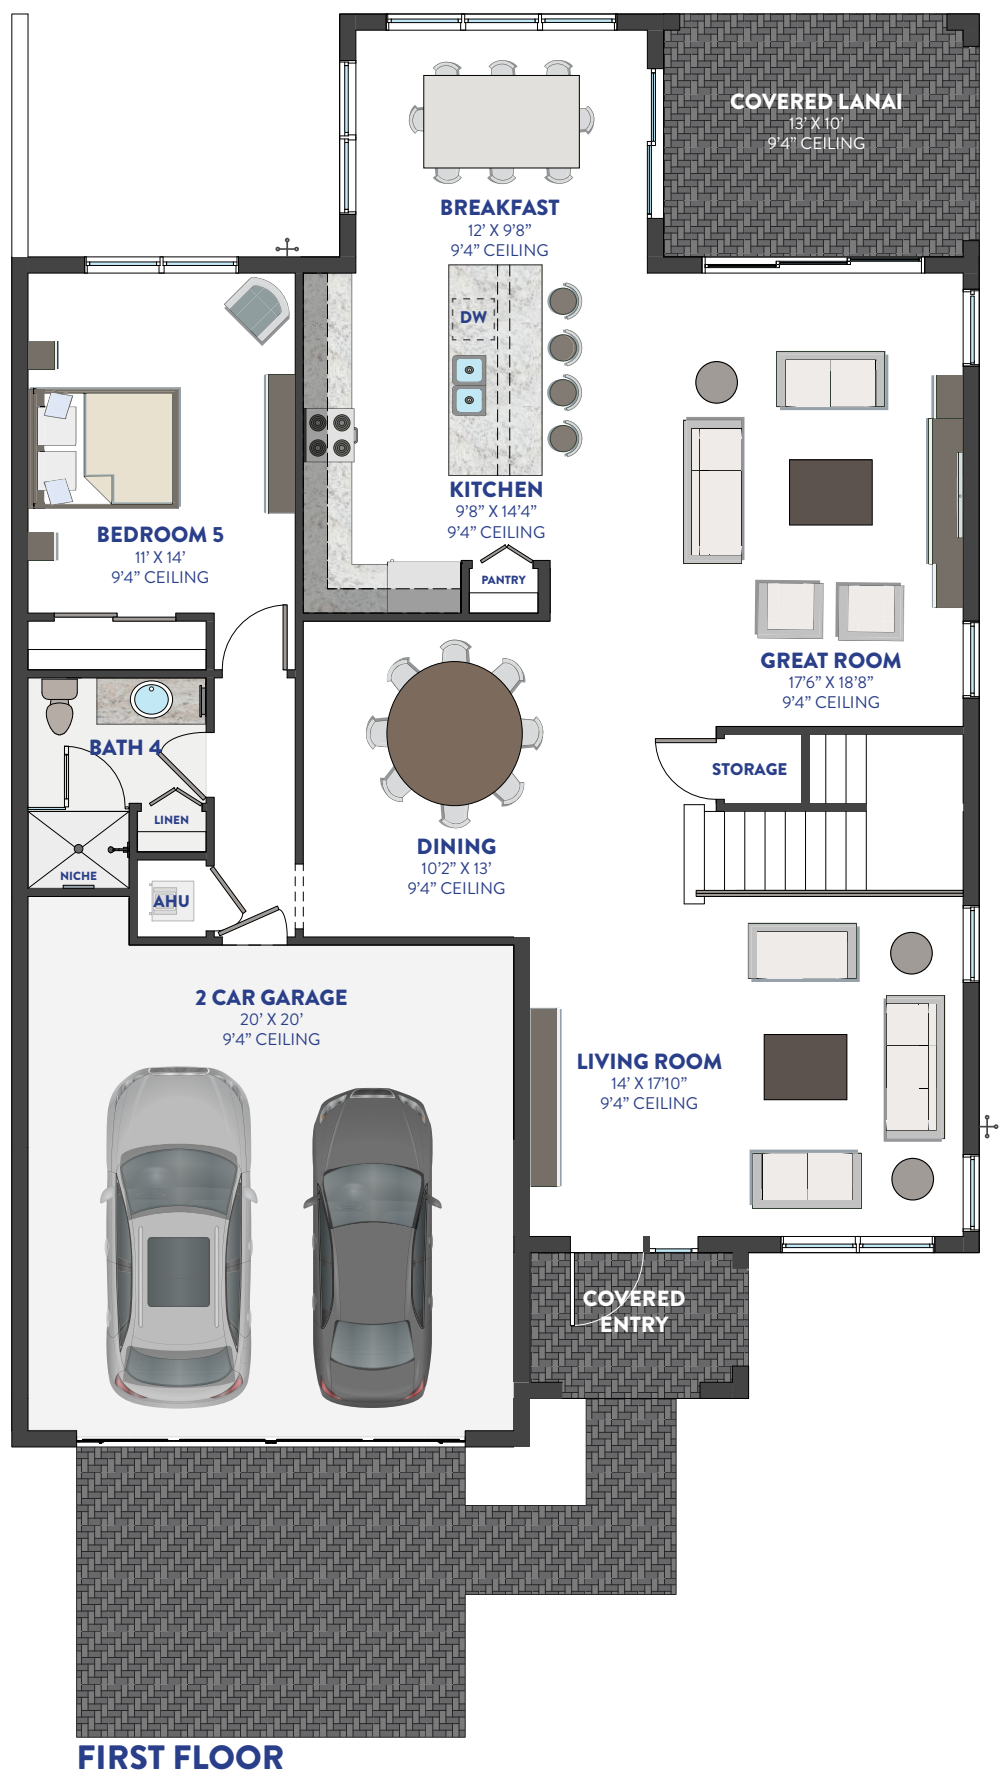

MESA/2718

CONTEMPO

LUXE

- 5 BEDROOMS
- 4 BATHS
- GREAT ROOM
- LIVING ROOM
- LOFT
- BREAKFAST
- DINING ROOM
- 2 CAR GARAGE

- 1,495 1ST FLOOR AC SQ. FT.
- 1,480 2ND FLOOR AC SQ. FT.
- 2,975 TOTAL AC SQ. FT.
- 442 GARAGE SQ. FT.
- 130 LANAI SQ. FT.
- 54 ENTRY SQ. FT.
- 3,601 TOTAL SQ. FT.