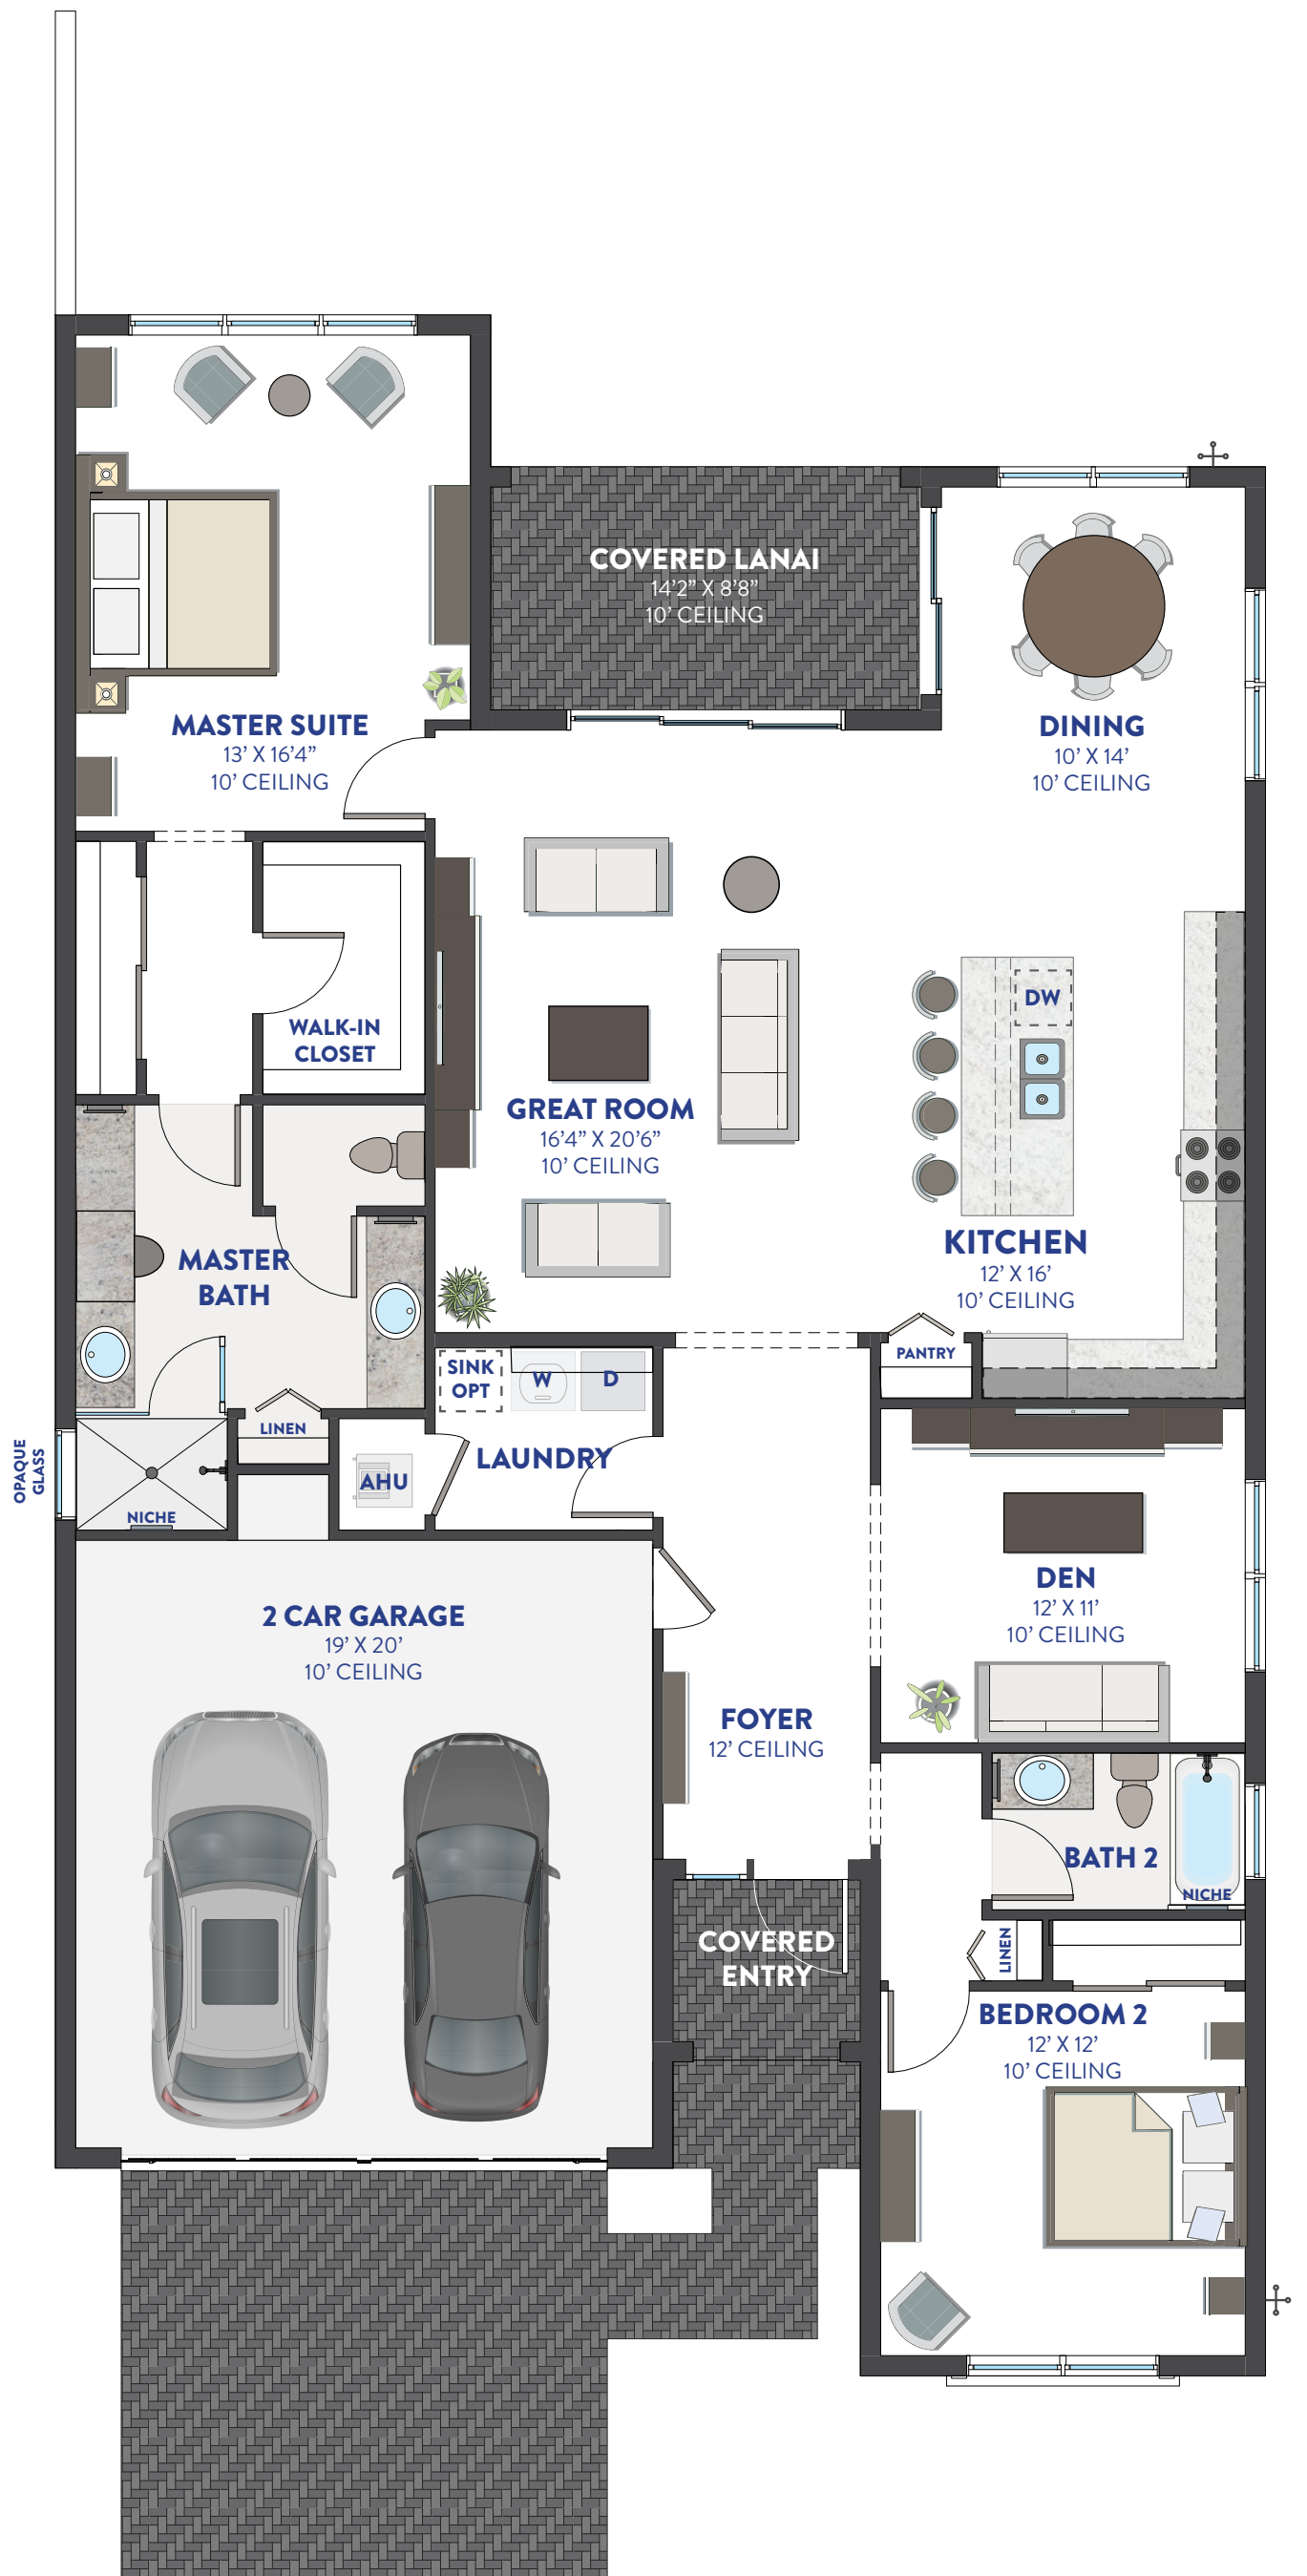

# ISLA/1118

CONTEMPO

LUXE

- 2 BEDROOMS
- 2 BATHS
- GREAT ROOM
- DEN
- DINING ROOM
- 2 CAR GARAGE

1,809 TOTAL AC SQ. FT.  
 413 GARAGE SQ. FT.  
 126 LANAI SQ. FT.  
 37 ENTRY SQ. FT.  
 2,385 TOTAL SQ. FT.