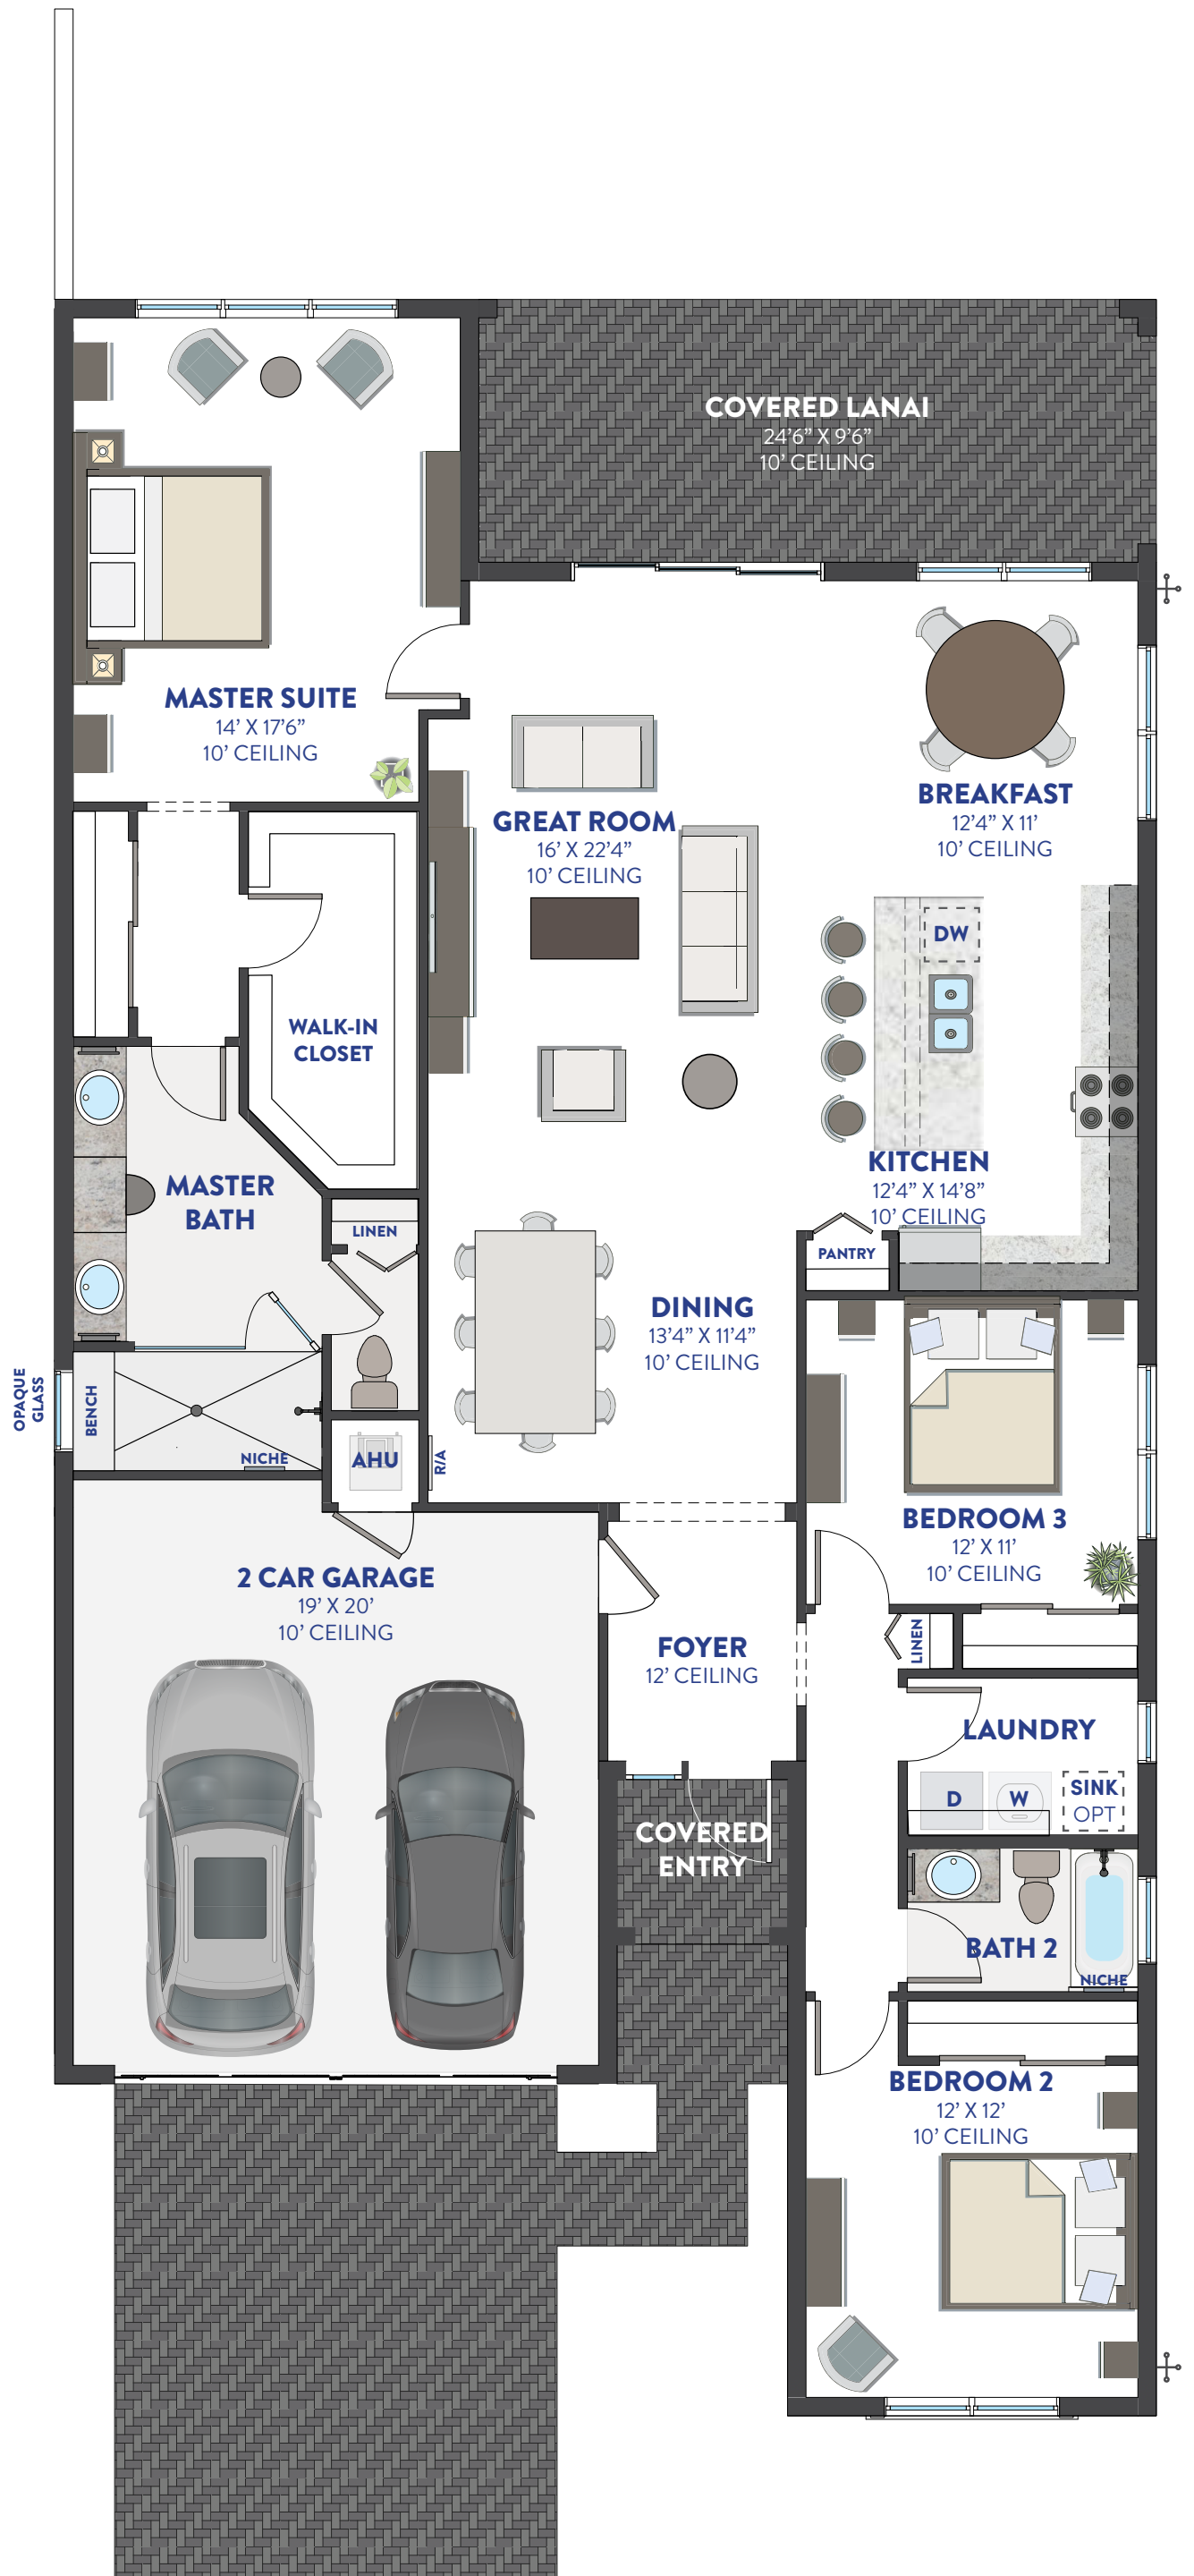

LAGO/1218

CONTEMPO

LUXE

3 BEDROOMS

2 BATHS

GREAT ROOM

BREAKFAST

DINING ROOM

2 CAR GARAGE

1,998 TOTAL AC SQ. FT.

430 GARAGE SQ. FT.

233 LANAI SQ. FT.

37 ENTRY SQ. FT.

2,698 TOTAL SQ. FT.