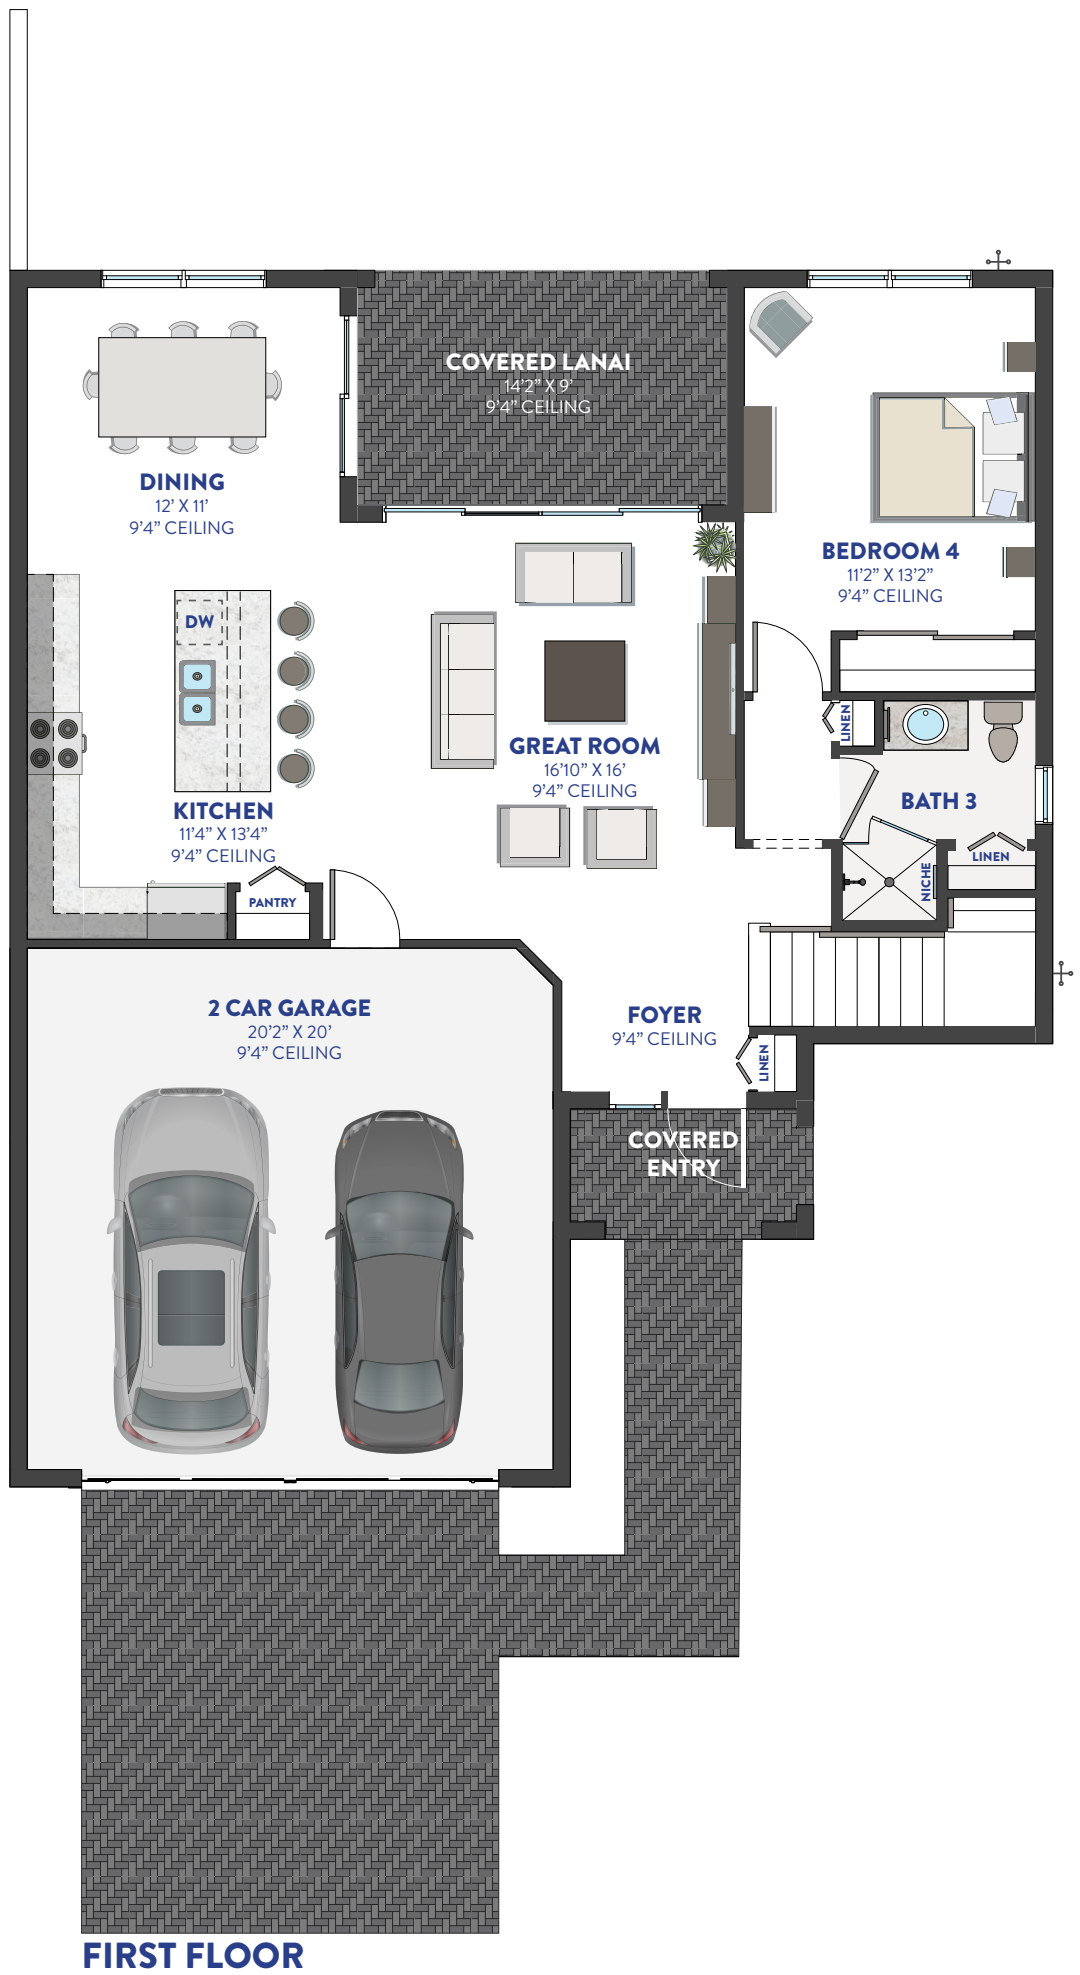

COSTA/2118

CONTEMPO

LUXE

4 BEDROOMS

3 BATHS

GREAT ROOM

LOFT

DINING ROOM

2 CAR GARAGE

1,009 1ST FLOOR AC SQ. FT.

1,271 2ND FLOOR AC SQ. FT.

2,280 TOTAL AC SQ. FT.

439 GARAGE SQ. FT.

128 LANAI SQ. FT.

47 ENTRY SQ. FT.

2,894 TOTAL SQ. FT.