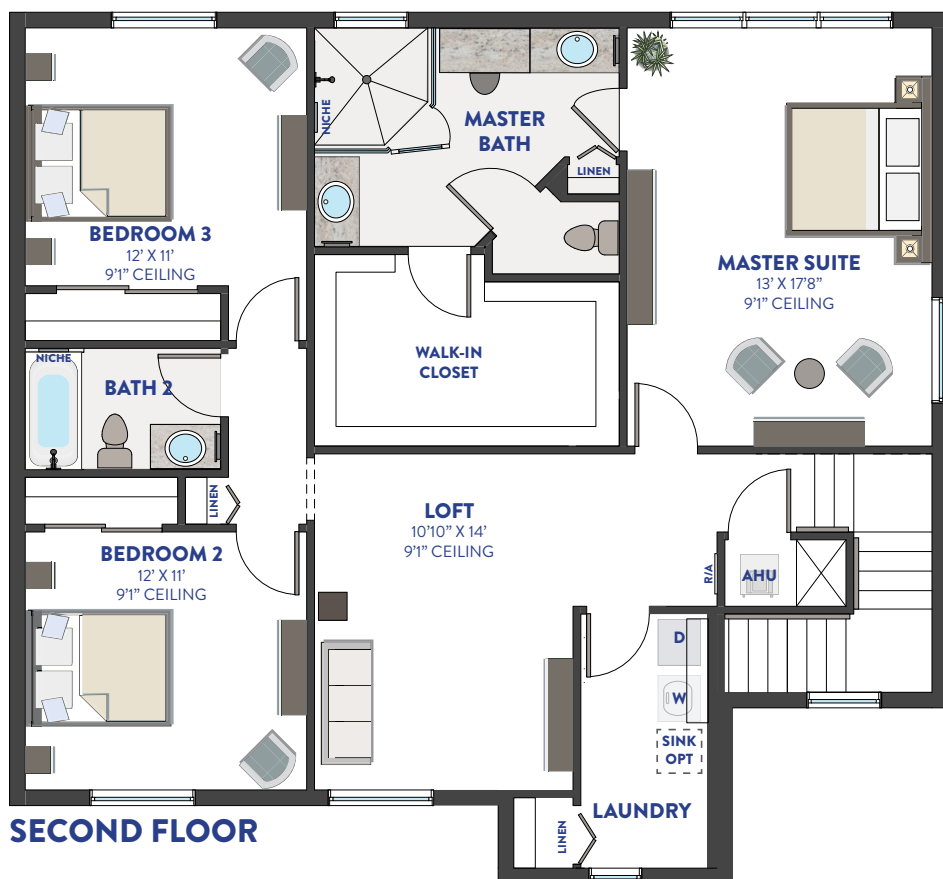

COSTA/2118

CONTEMPO

LUXE

4 BEDROOMS

3 BATHS

GREAT ROOM

LOFT

DINING ROOM

2 CAR GARAGE

1,009 1ST FLOOR AC SQ. FT.

1,271 2ND FLOOR AC SQ. FT.

2,280 TOTAL AC SQ. FT.

439 GARAGE SQ. FT.

128 LANAI SQ. FT.

47 ENTRY SQ. FT.

2,894 TOTAL SQ. FT.