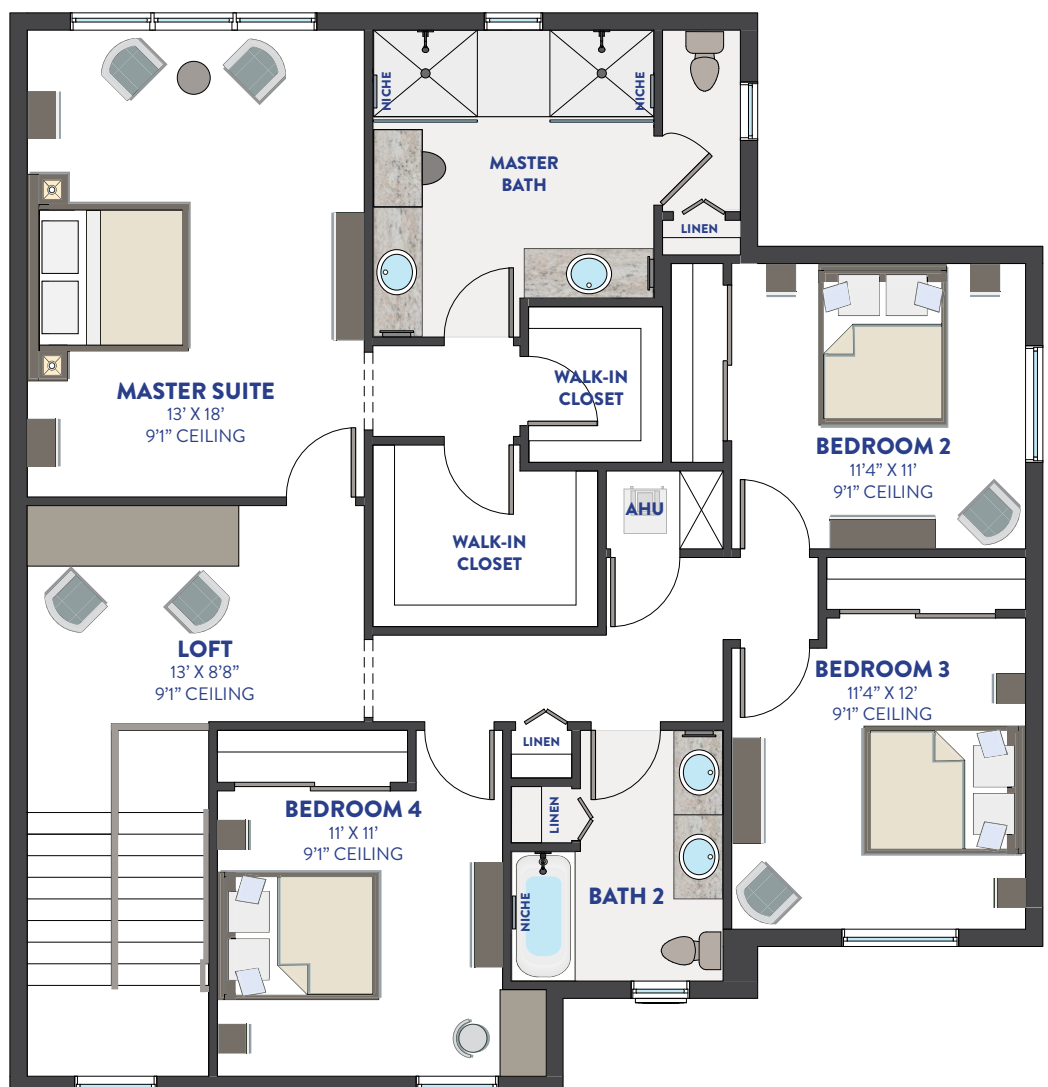

# CABO GRAND

/2318

CONTEMPO

LUXE

5 BEDROOMS

3 BATHS

GREAT ROOM

LOFT

BREAKFAST

DINING ROOM

2 CAR GARAGE

1,302 1ST FLOOR AC SQ. FT.

1,373 2ND FLOOR AC SQ. FT.

2,675 TOTAL AC SQ. FT.

456 GARAGE SQ. FT.

140 LANAI SQ. FT.

50 ENTRY SQ. FT.

3,321 TOTAL SQ. FT.

FIRST FLOOR

SECOND FLOOR