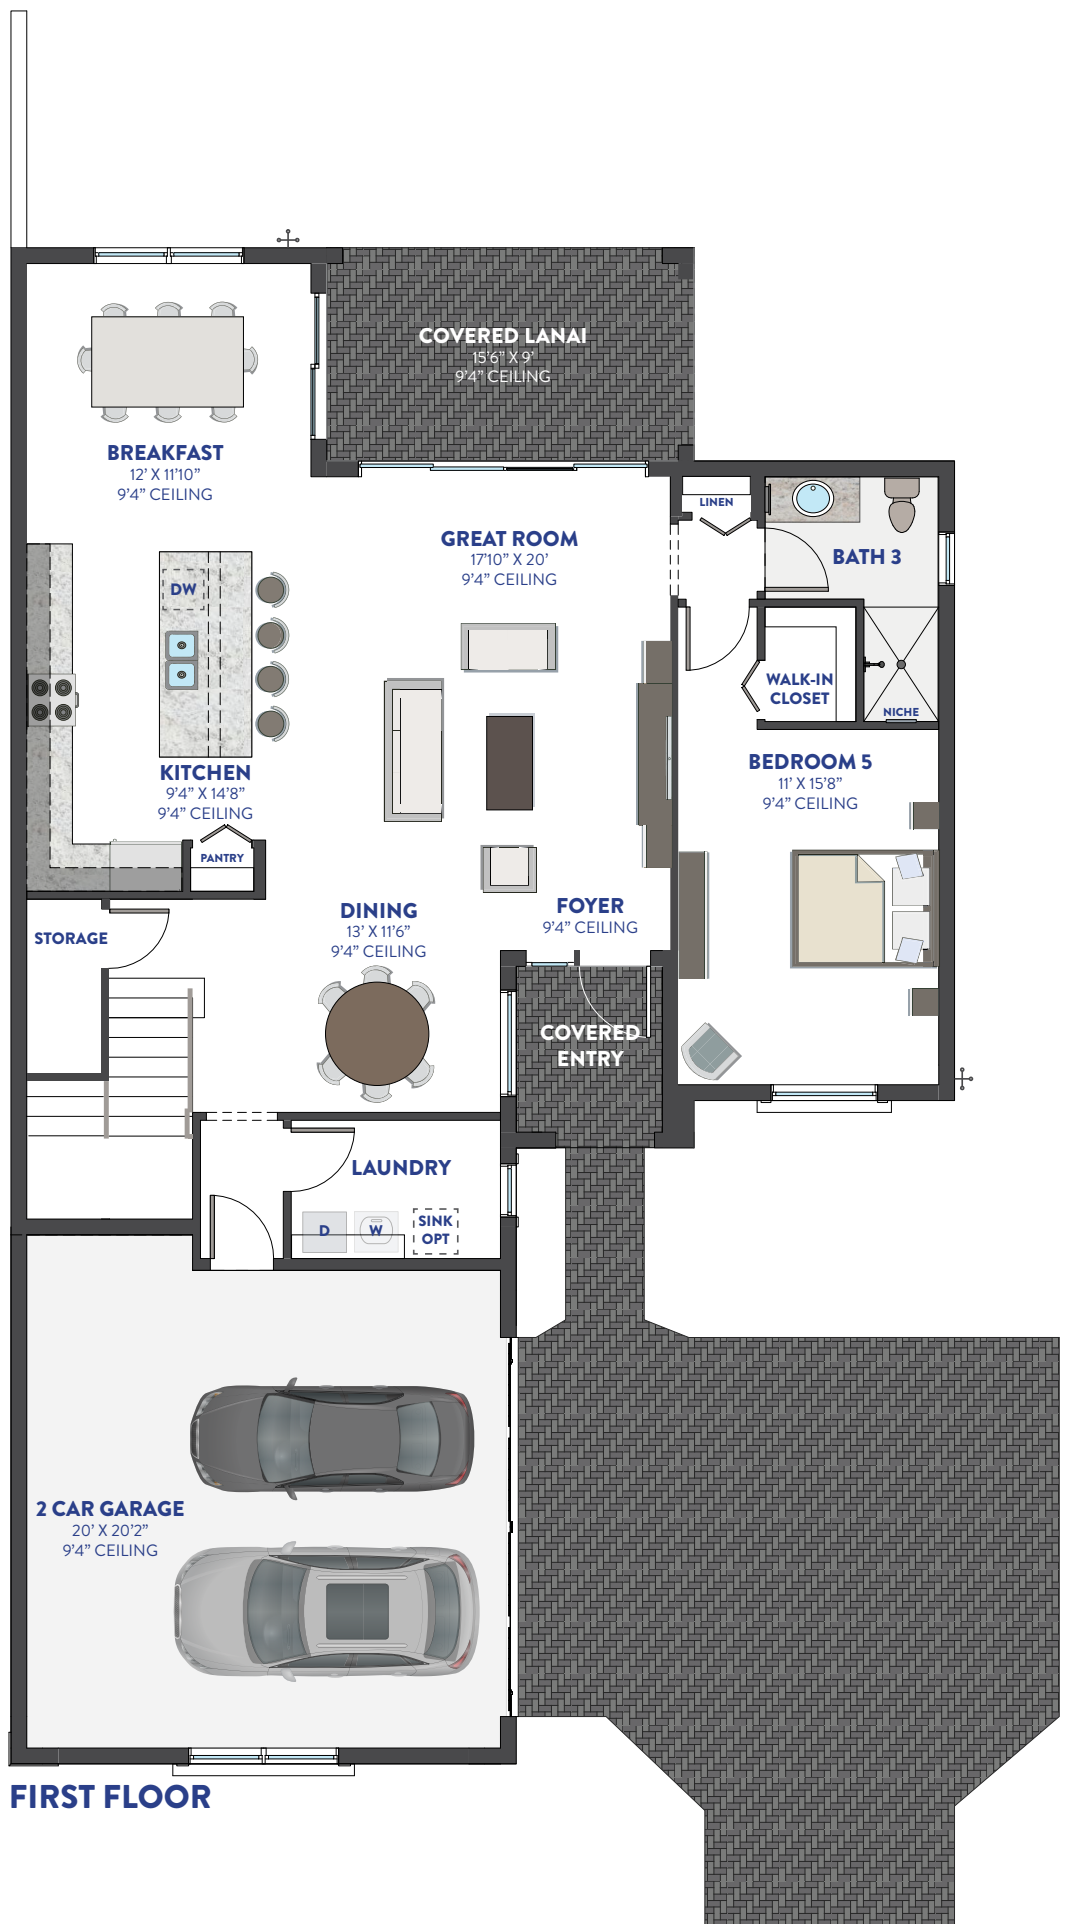

# CABO GRAND

/2318

CONTEMPO

LUXE

5 BEDROOMS

3 BATHS

GREAT ROOM

LOFT

BREAKFAST

DINING ROOM

2 CAR GARAGE

1,302 1ST FLOOR AC SQ. FT.

1,373 2ND FLOOR AC SQ. FT.

2,675 TOTAL AC SQ. FT.

456 GARAGE SQ. FT.

140 LANAI SQ. FT.

50 ENTRY SQ. FT.

3,321 TOTAL SQ. FT.

FIRST FLOOR

SECOND FLOOR