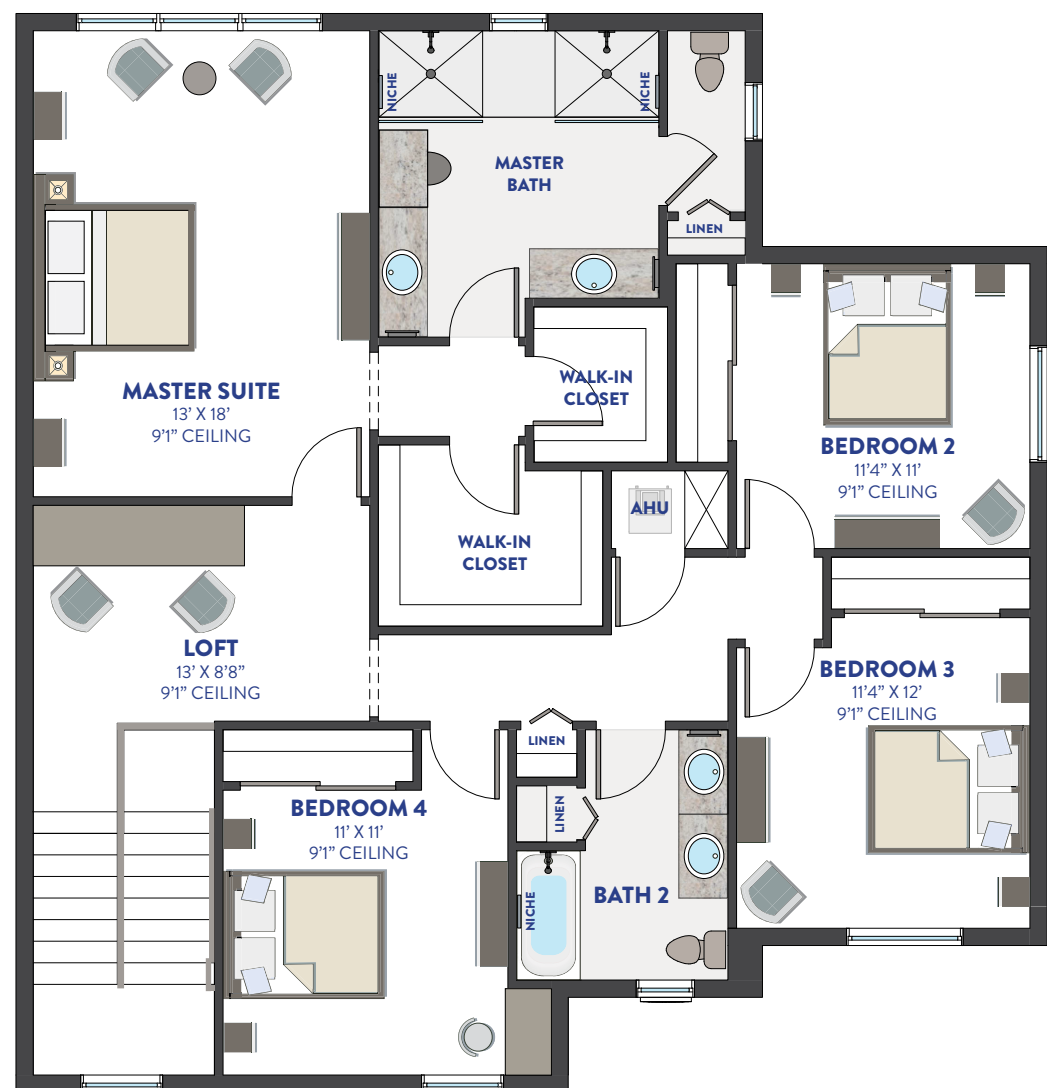

CABO/2418

CONTEMPO

LUXE

FIRST FLOOR

SECOND FLOOR

4 BEDROOMS

2.5 BATHS

GREAT ROOM

LOFT

BREAKFAST

DINING ROOM

3 CAR GARAGE

1,055 1ST FLOOR AC SQ. FT.

1,373 2ND FLOOR AC SQ. FT.

2,428 TOTAL AC SQ. FT.

703 GARAGE SQ. FT.

140 LANAI SQ. FT.

50 ENTRY SQ. FT.

3,321 TOTAL SQ. FT.