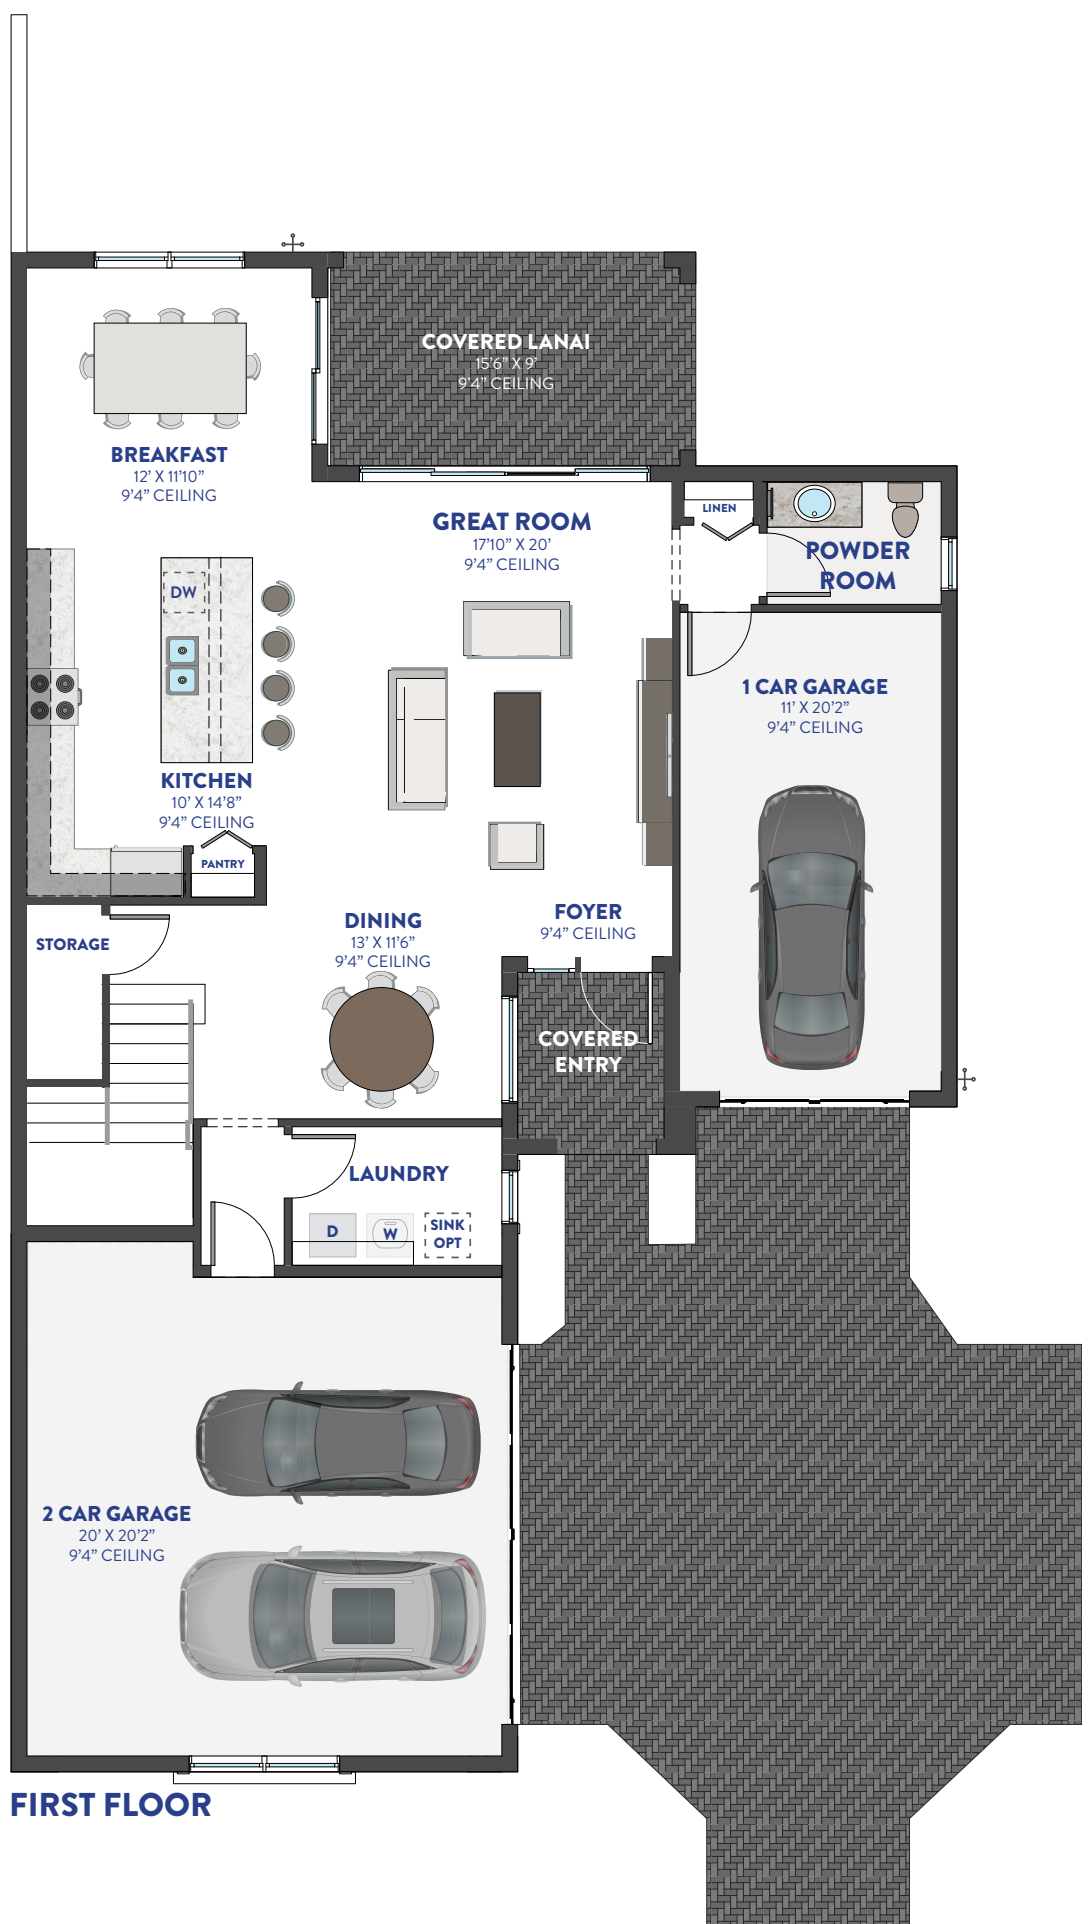

CABO/2418

CONTEMPO

LUXE

FIRST FLOOR

SECOND FLOOR

4 BEDROOMS

2.5 BATHS

GREAT ROOM

LOFT

BREAKFAST

DINING ROOM

3 CAR GARAGE

1,055 1ST FLOOR AC SQ. FT.

1,373 2ND FLOOR AC SQ. FT.

2,428 TOTAL AC SQ. FT.

703 GARAGE SQ. FT.

140 LANAI SQ. FT.

50 ENTRY SQ. FT.

3,321 TOTAL SQ. FT.