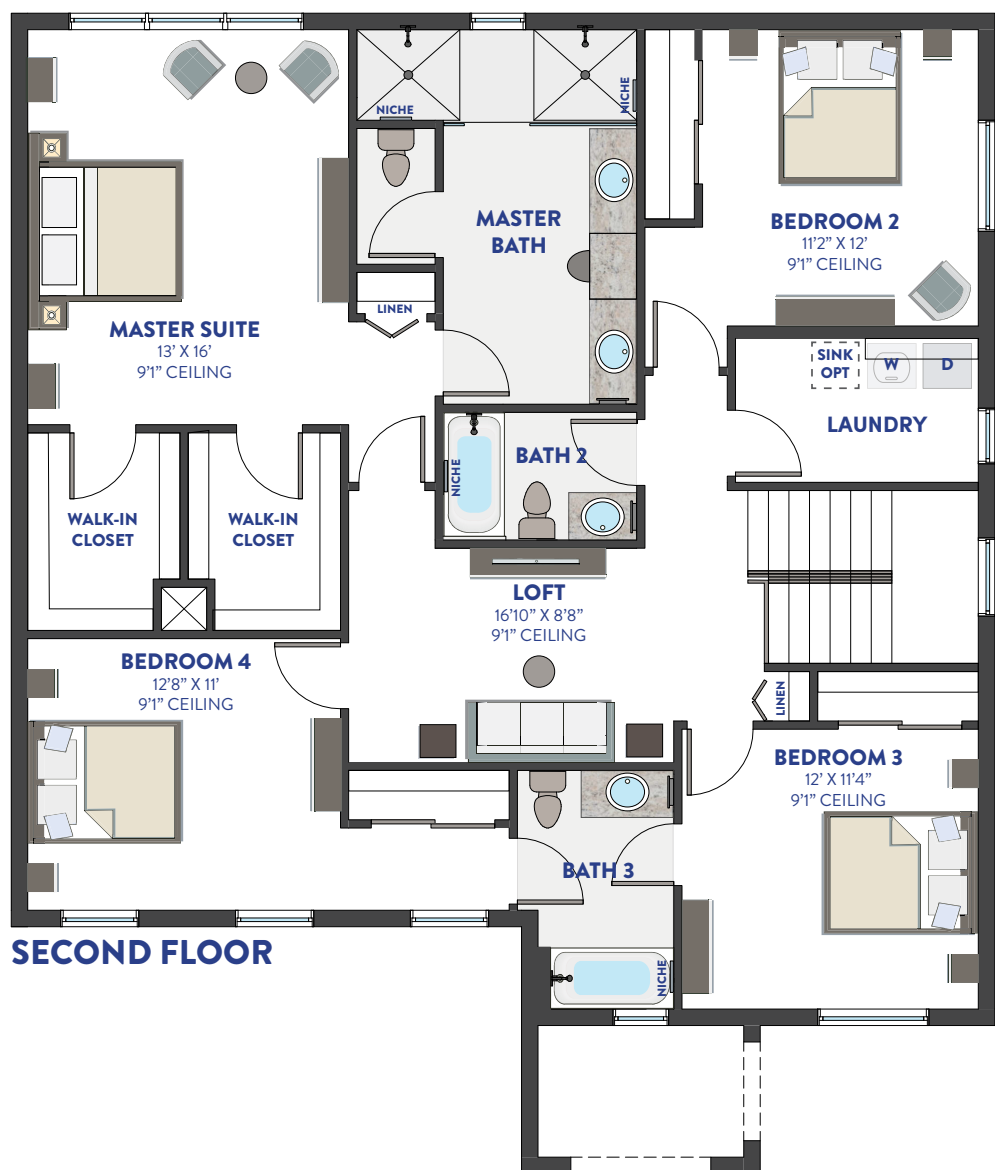

MESA/2718

CONTEMPO

LUXE

5 BEDROOMS

4 BATHS

GREAT ROOM

LIVING ROOM

LOFT

BREAKFAST

DINING ROOM

2 CAR GARAGE

1,495 1ST FLOOR AC SQ. FT.

1,480 2ND FLOOR AC SQ. FT.

2,975 AC SQ. FT.

442 GARAGE SQ. FT.

130 LANAI SQ. FT.

54 ENTRY SQ. FT.

3,601 TOTAL SQ. FT.