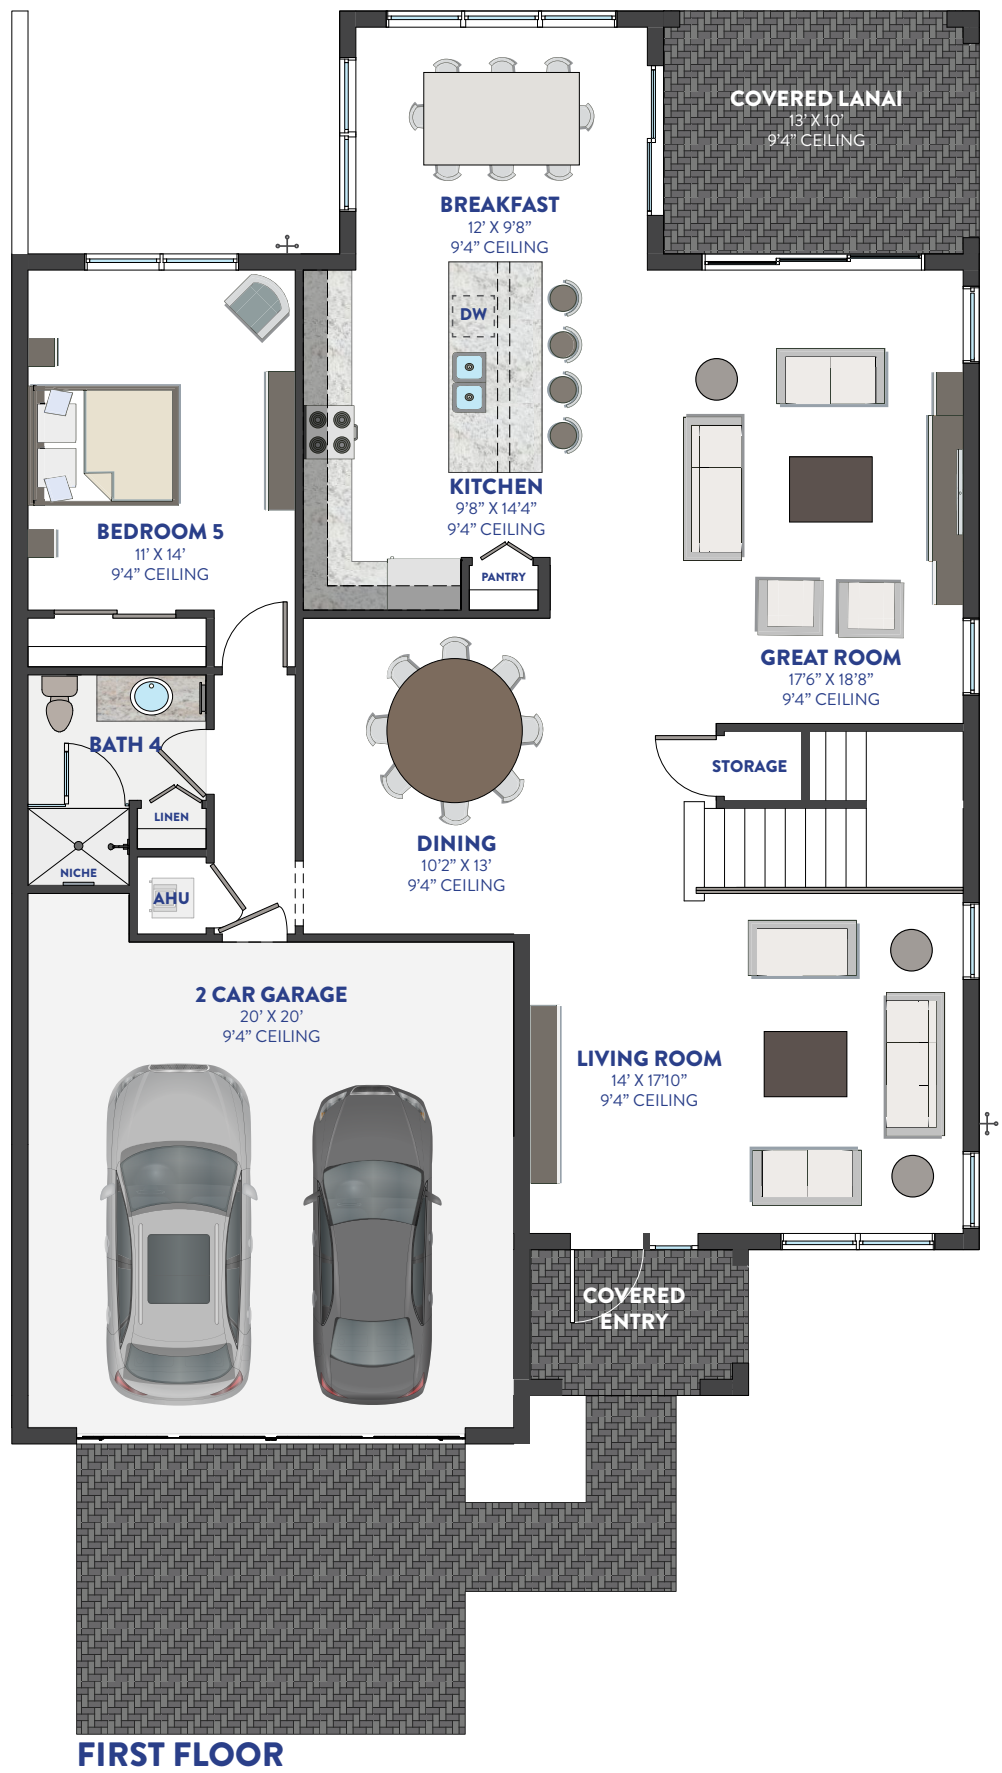

MESA/2718

CONTEMPO

LUXE

5 BEDROOMS

4 BATHS

GREAT ROOM

LIVING ROOM

LOFT

BREAKFAST

DINING ROOM

2 CAR GARAGE

1,495 1ST FLOOR AC SQ. FT.

1,480 2ND FLOOR AC SQ. FT.

2,975 AC SQ. FT.

442 GARAGE SQ. FT.

130 LANAI SQ. FT.

54 ENTRY SQ. FT.

3,601 TOTAL SQ. FT.