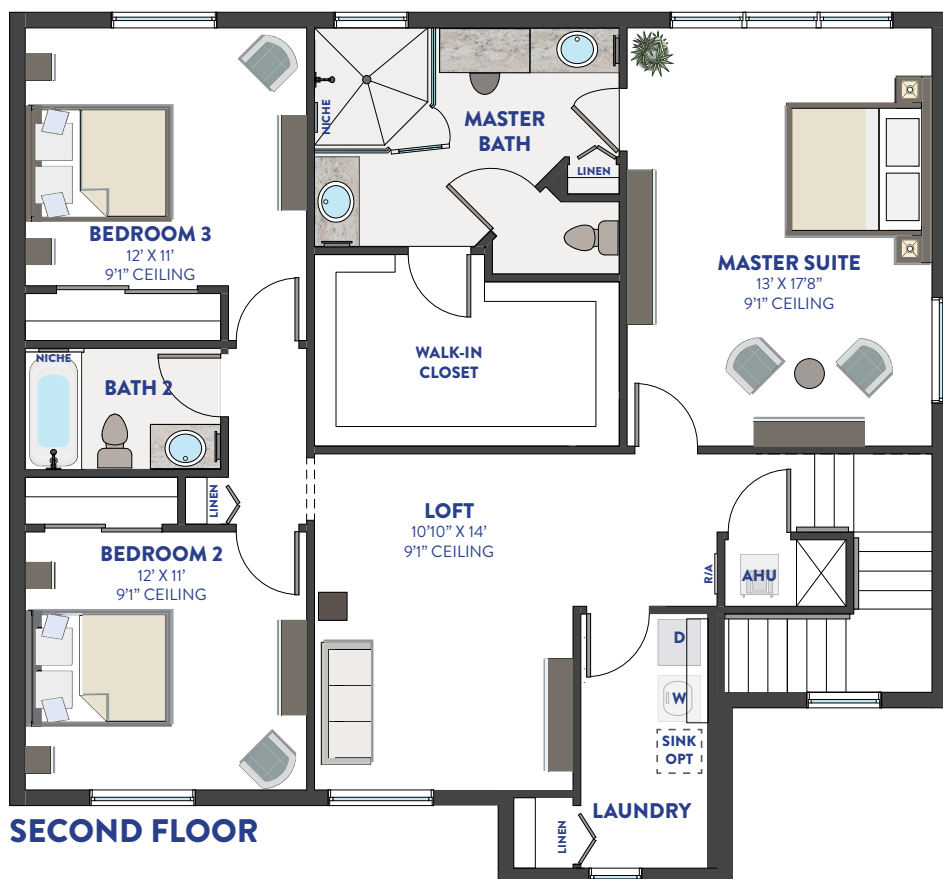

COSTA/2118

CONTEMPO

LUXE

4 BEDROOMS

3 BATHS

GREAT ROOM

LOFT

DINING ROOM

2 CAR GARAGE

1,009 1ST FLOOR AC SQ. FT.

1,271 2ND FLOOR AC SQ. FT.

2,280 AC SQ. FT.

439 GARAGE SQ. FT.

128 LANAI SQ. FT.

47 ENTRY SQ. FT.

2,894 TOTAL SQ. FT.