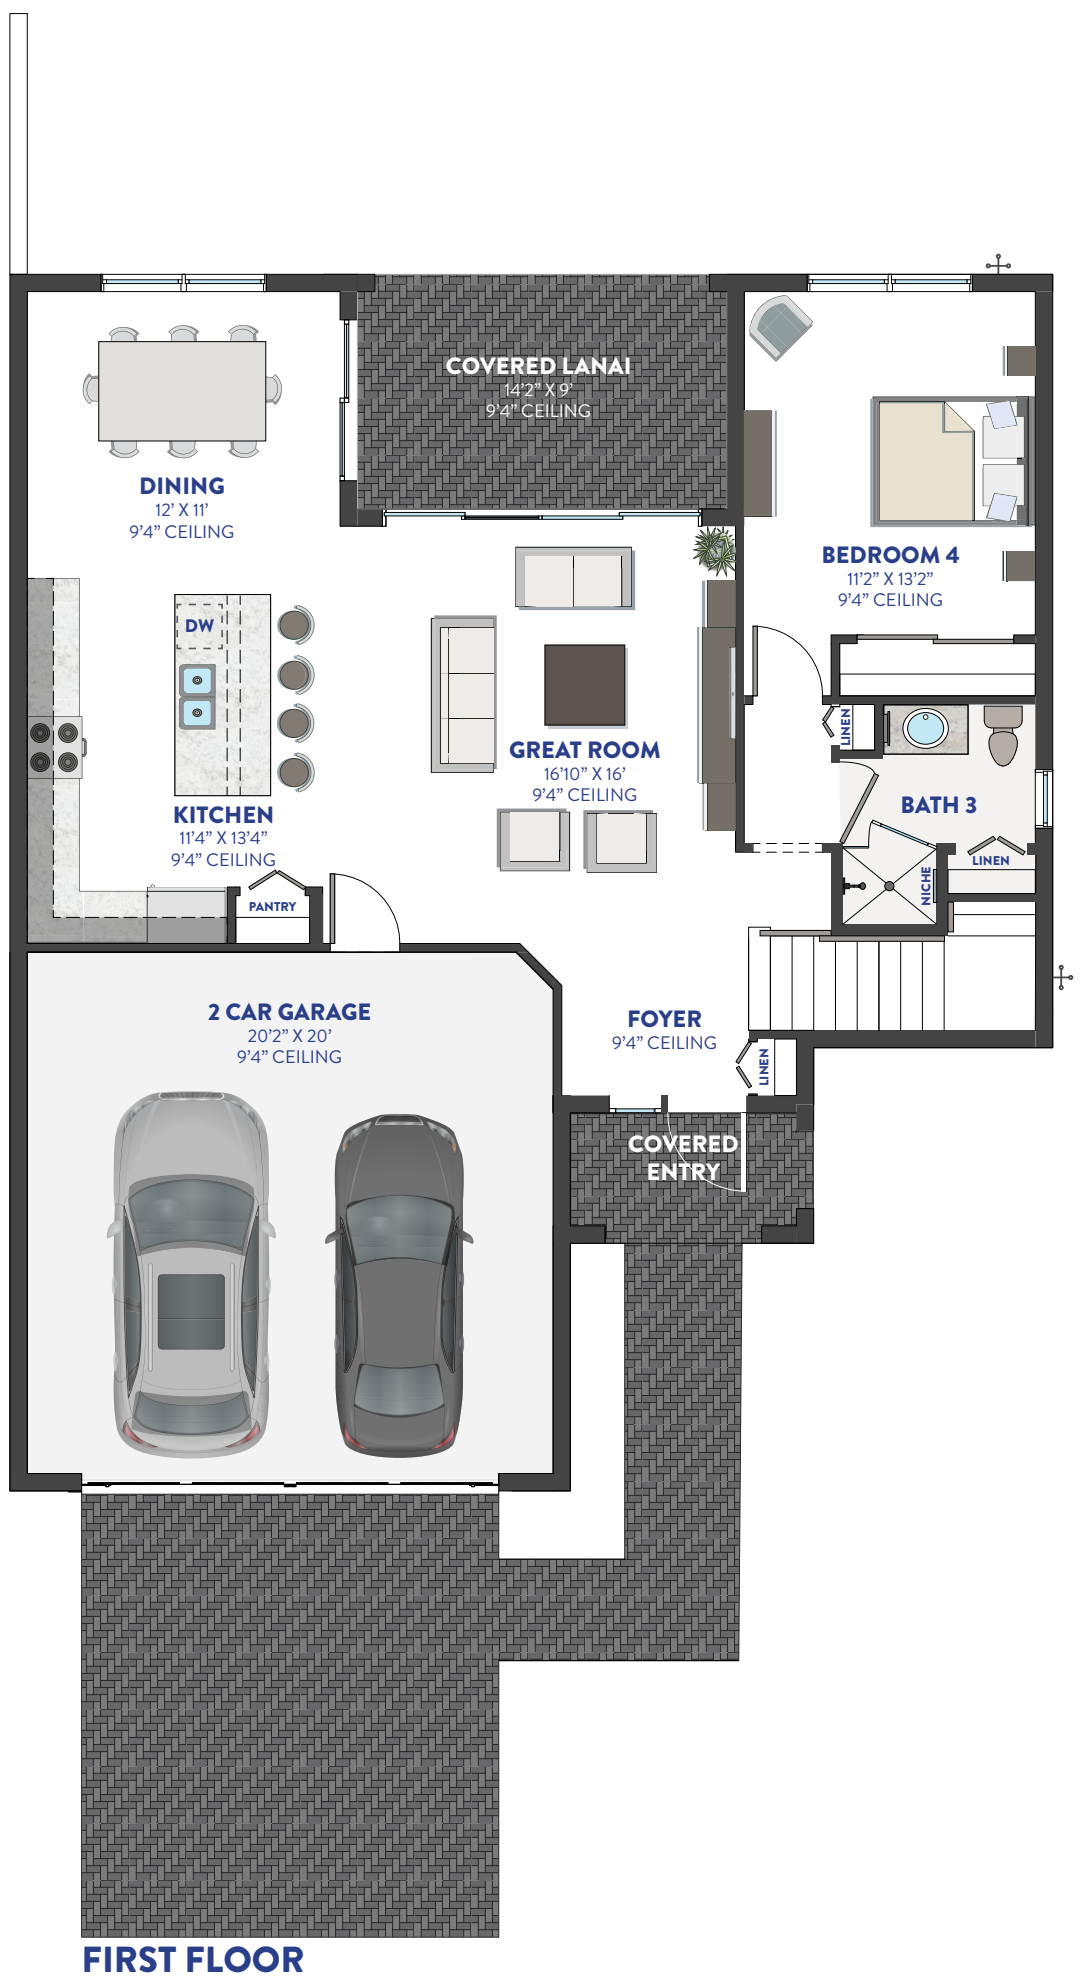

COSTA/2118

CONTEMPO

LUXE

4 BEDROOMS

3 BATHS

GREAT ROOM

LOFT

DINING ROOM

2 CAR GARAGE

1,009 1ST FLOOR AC SQ. FT.

1,271 2ND FLOOR AC SQ. FT.

2,280 AC SQ. FT.

439 GARAGE SQ. FT.

128 LANAI SQ. FT.

47 ENTRY SQ. FT.

2,894 TOTAL SQ. FT.