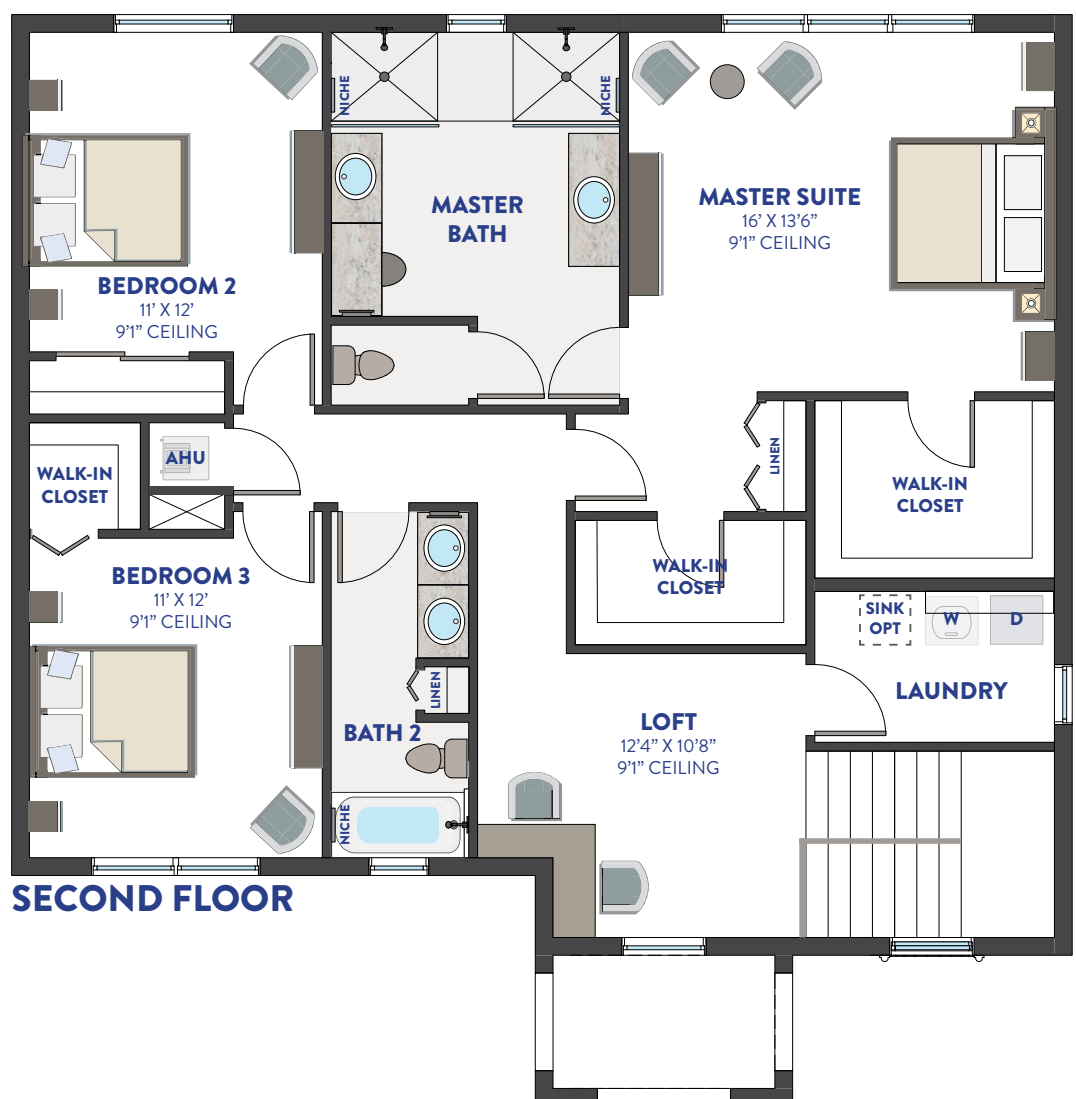

# PORTO/2218

CONTEMPO

LUXE

- 4 BEDROOMS
- 3 BATHS
- GREAT ROOM
- LOFT
- DINING ROOM
- 2 CAR GARAGE

- 1,142 1ST FLOOR AC SQ. FT.
- 1,266 2ND FLOOR AC SQ. FT.
- 2,408 AC SQ. FT.
- 408 GARAGE SQ. FT.
- 153 LANAI SQ. FT.
- 51 ENTRY SQ. FT.
- 3,020 TOTAL SQ. FT.