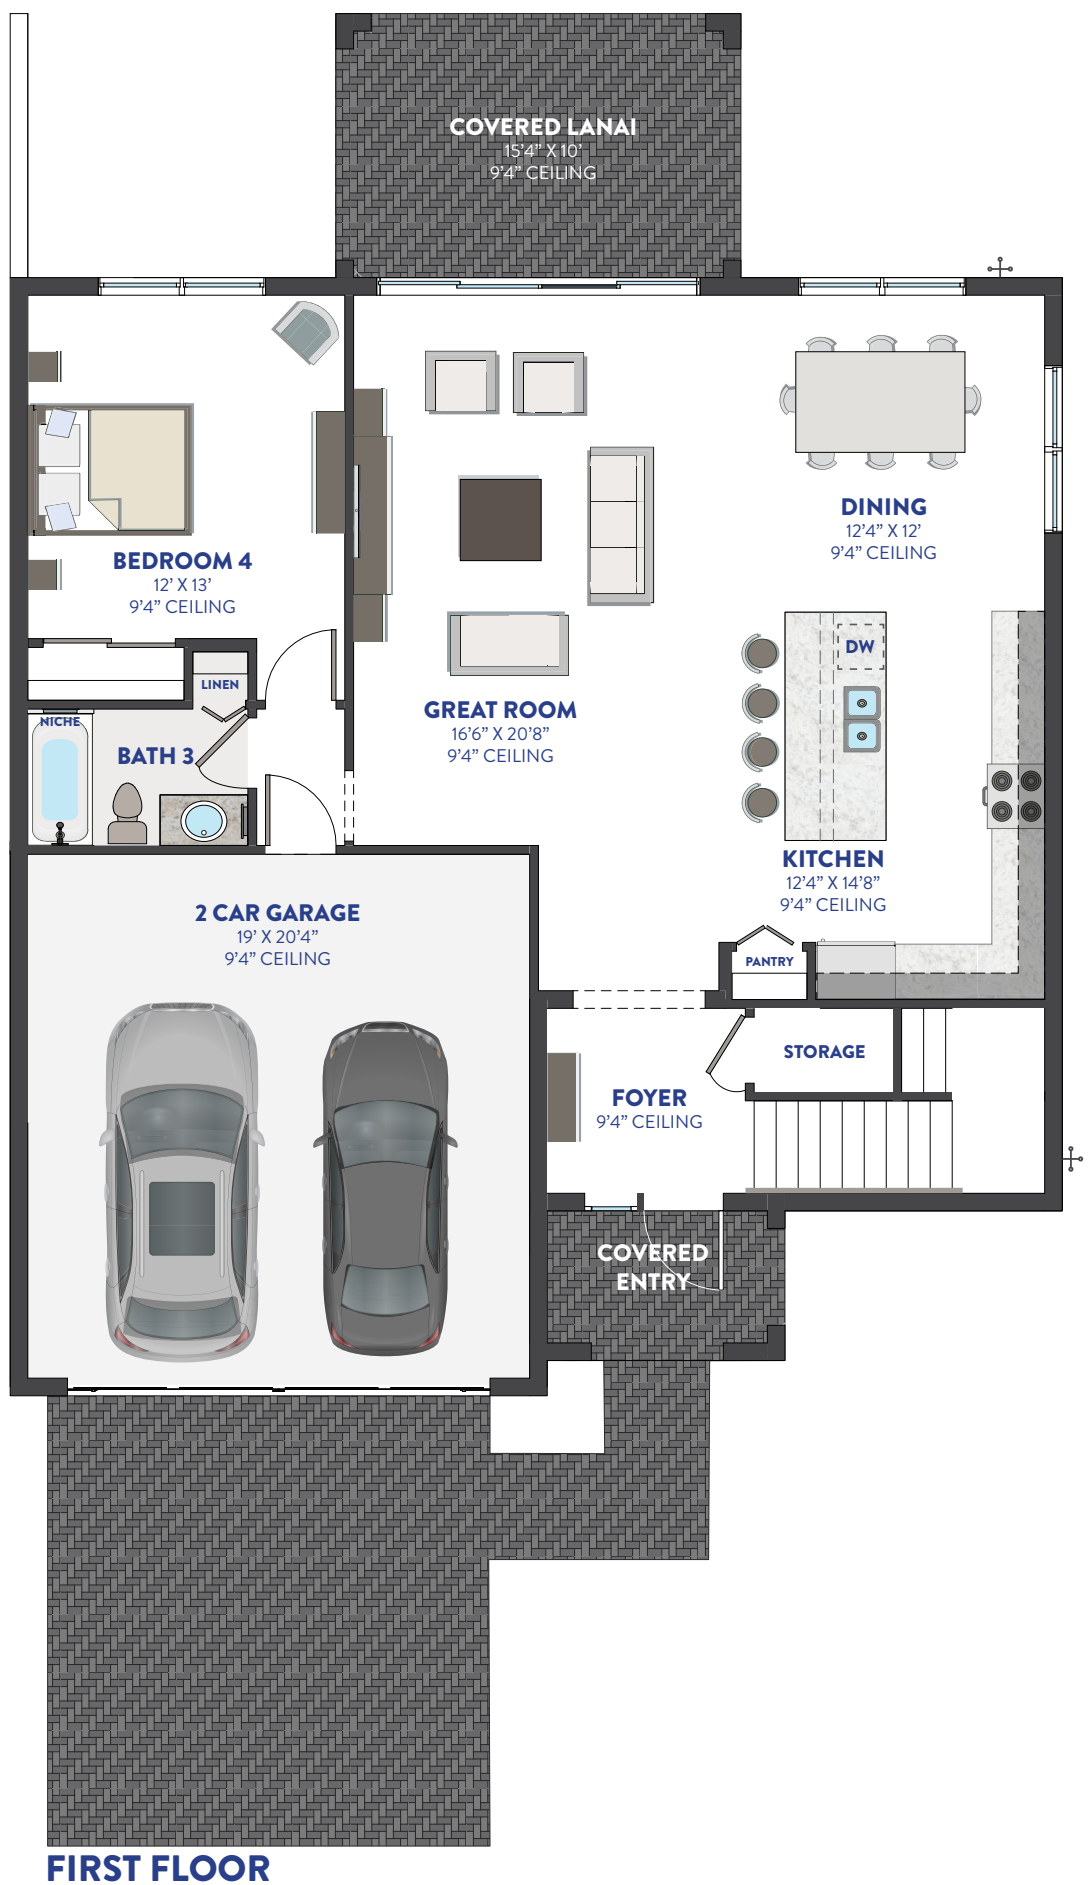

# PORTO/2218

CONTEMPO

LUXE

- 4 BEDROOMS
- 3 BATHS
- GREAT ROOM
- LOFT
- DINING ROOM
- 2 CAR GARAGE

- 1,142 1ST FLOOR AC SQ. FT.
- 1,266 2ND FLOOR AC SQ. FT.
- 2,408 AC SQ. FT.
- 408 GARAGE SQ. FT.
- 153 LANAI SQ. FT.
- 51 ENTRY SQ. FT.
- 3,020 TOTAL SQ. FT.