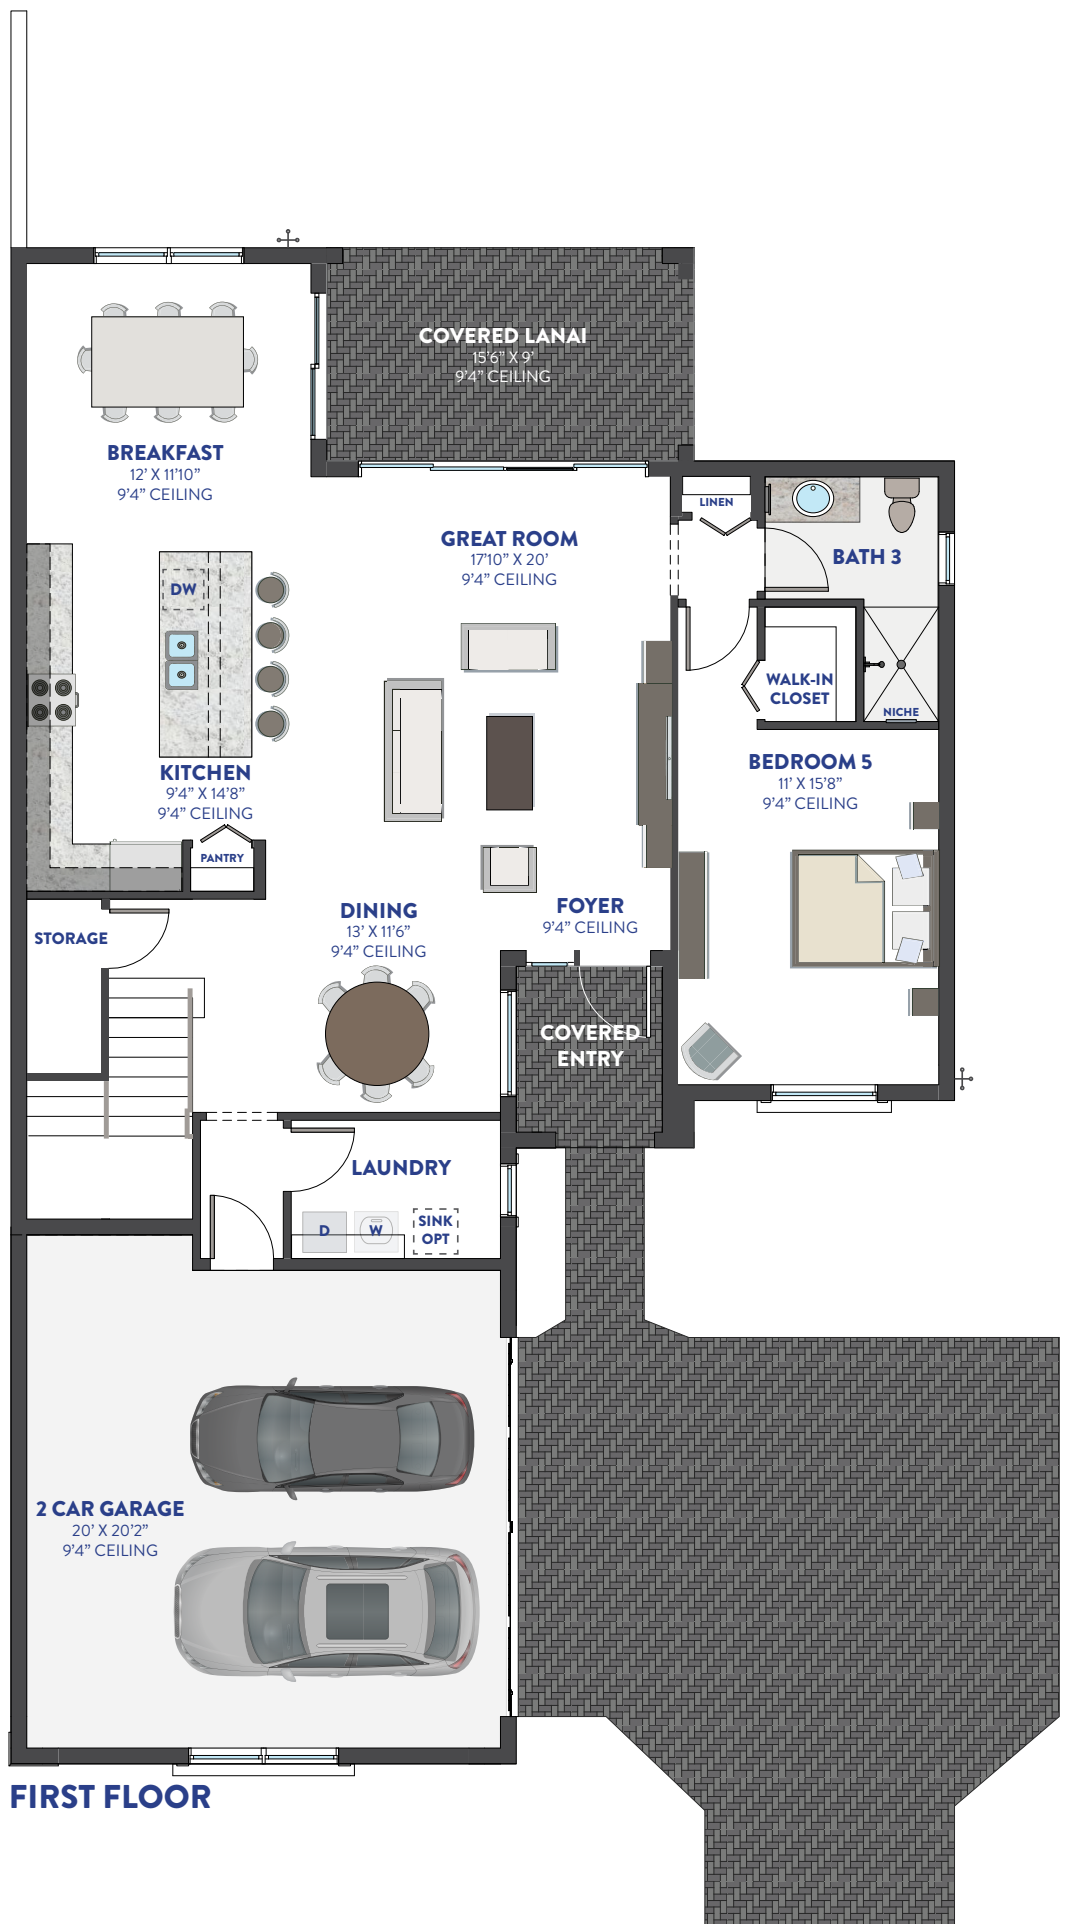

CABO GRAND

/2318

CONTEMPO

LUXE

5 BEDROOMS

3 BATHS

GREAT ROOM

LOFT

BREAKFAST

DINING ROOM

2 CAR GARAGE

1,302 1ST FLOOR AC SQ. FT.

1,373 2ND FLOOR AC SQ. FT.

2,675 AC SQ. FT.

456 GARAGE SQ. FT.

140 LANAI SQ. FT.

50 ENTRY SQ. FT.

3,321 TOTAL SQ. FT.

FIRST FLOOR

SECOND FLOOR