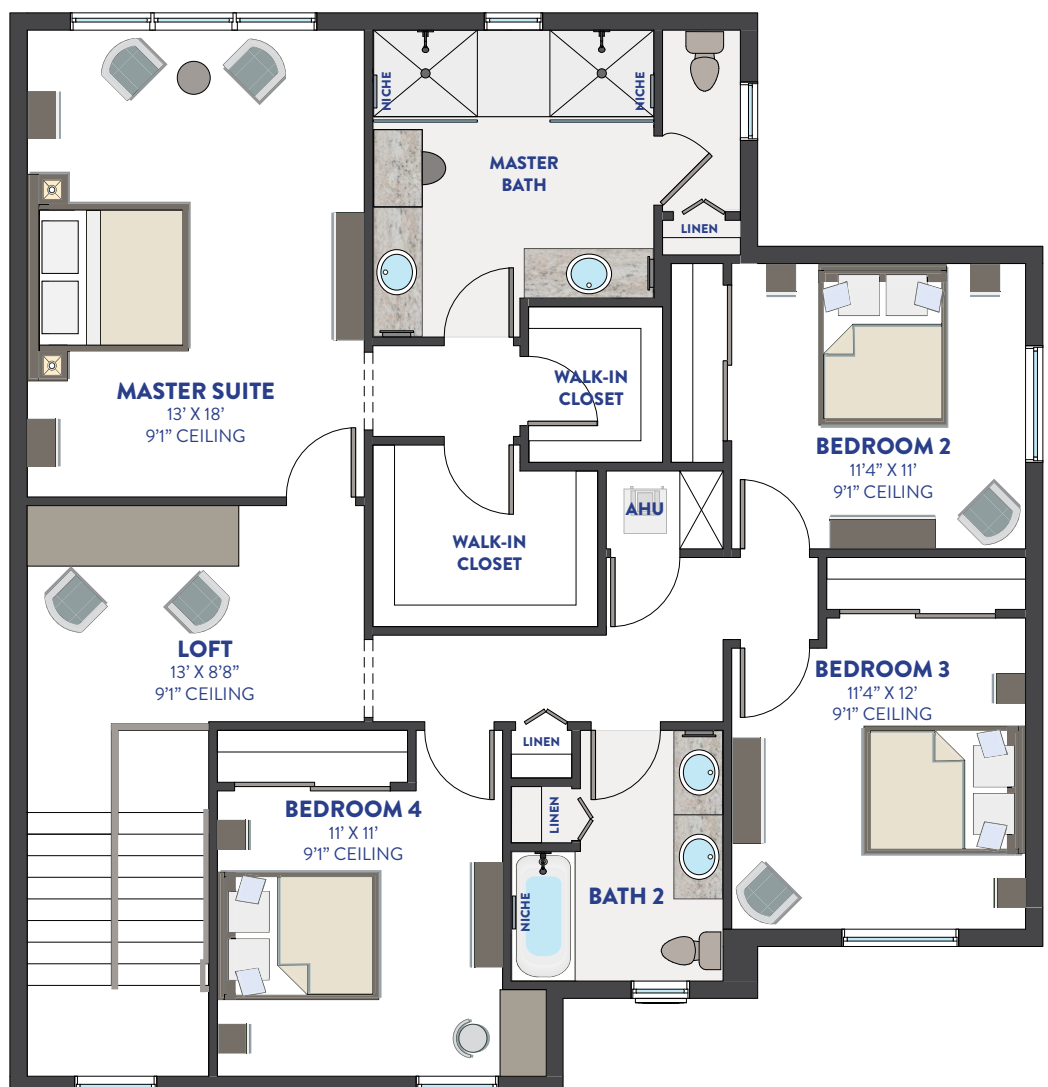

CABO GRAND

/2318

CONTEMPO

LUXE

5 BEDROOMS

3 BATHS

GREAT ROOM

LOFT

BREAKFAST

DINING ROOM

2 CAR GARAGE

1,302 1ST FLOOR AC SQ. FT.

1,373 2ND FLOOR AC SQ. FT.

2,675 AC SQ. FT.

456 GARAGE SQ. FT.

140 LANAI SQ. FT.

50 ENTRY SQ. FT.

3,321 TOTAL SQ. FT.

FIRST FLOOR

SECOND FLOOR