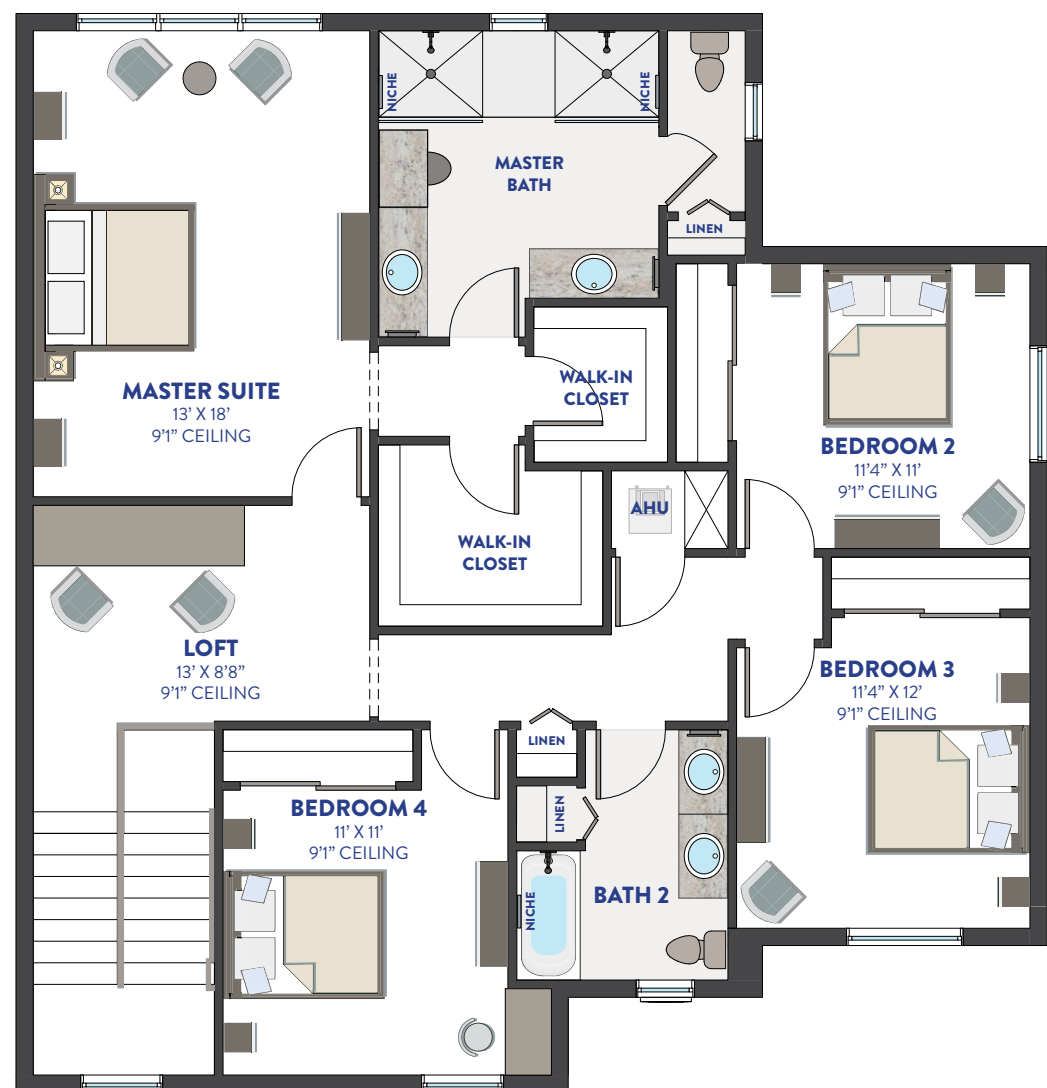

CABO/2418

CONTEMPO

LUXE

FIRST FLOOR

SECOND FLOOR

4 BEDROOMS

2.5 BATHS

GREAT ROOM

LOFT

BREAKFAST

DINING ROOM

3 CAR GARAGE

1,055 1ST FLOOR AC SQ. FT.

1,373 2ND FLOOR AC SQ. FT.

2,428 AC SQ. FT.

703 GARAGE SQ. FT.

140 LANAI SQ. FT.

50 ENTRY SQ. FT.

3,321 TOTAL SQ. FT.