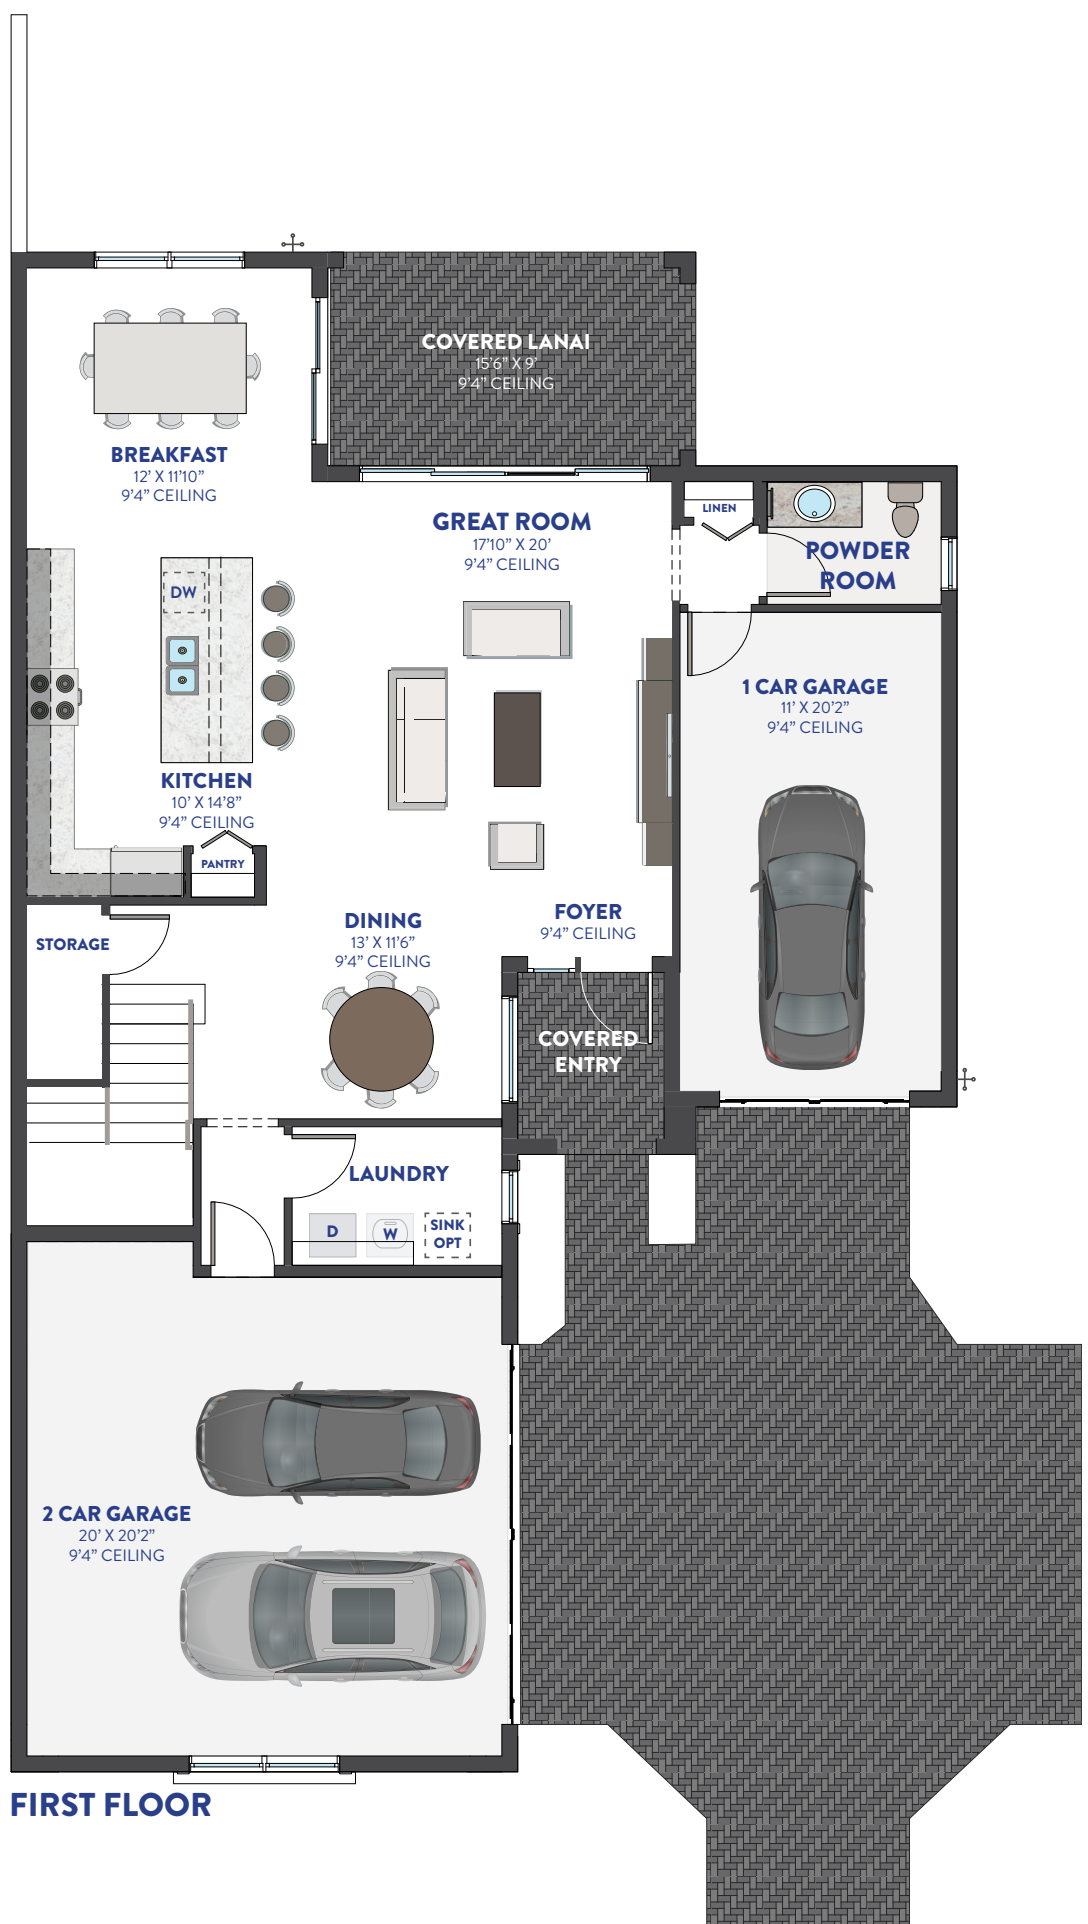

CABO/2418

CONTEMPO

LUXE

FIRST FLOOR

SECOND FLOOR

4 BEDROOMS

2.5 BATHS

GREAT ROOM

LOFT

BREAKFAST

DINING ROOM

3 CAR GARAGE

1,055 1ST FLOOR AC SQ. FT.

1,373 2ND FLOOR AC SQ. FT.

2,428 AC SQ. FT.

703 GARAGE SQ. FT.

140 LANAI SQ. FT.

50 ENTRY SQ. FT.

3,321 TOTAL SQ. FT.