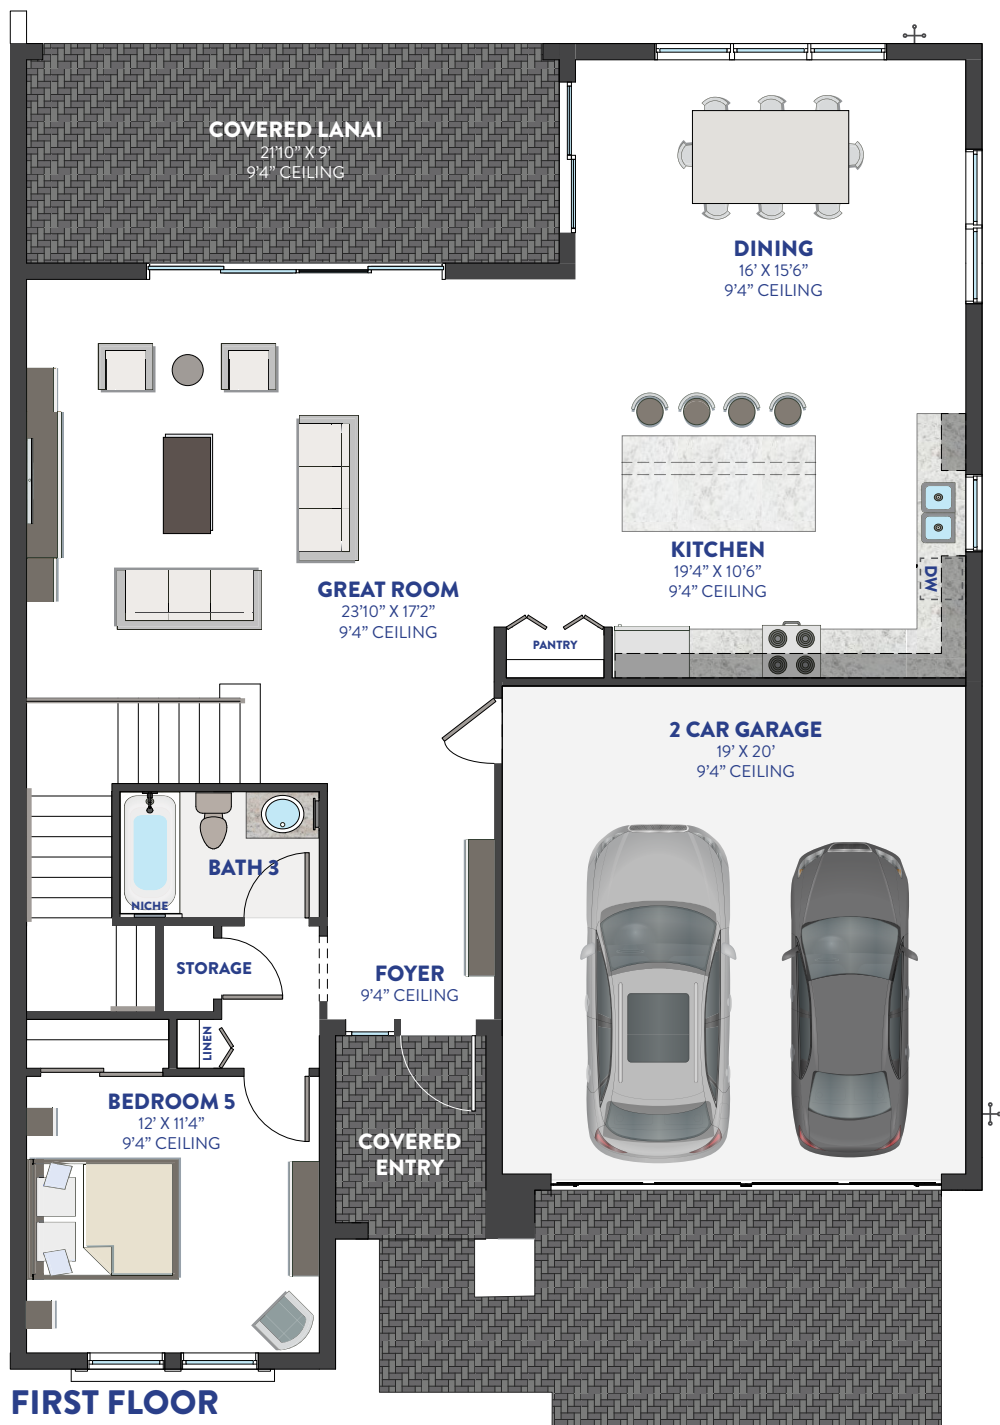

PALMA/2618

CONTEMPO

LUXE

- 5 BEDROOMS
- 3 BATHS
- GREAT ROOM
- LOFT
- DINING ROOM
- 2 CAR GARAGE

- 1,318 1ST FLOOR AC SQ. FT.
- 1,546 2ND FLOOR AC SQ. FT.
- 2,864 AC SQ. FT.
- 411 GARAGE SQ. FT.
- 197 LANAI SQ. FT.
- 55 ENTRY SQ. FT.
- 3,527 TOTAL SQ. FT.