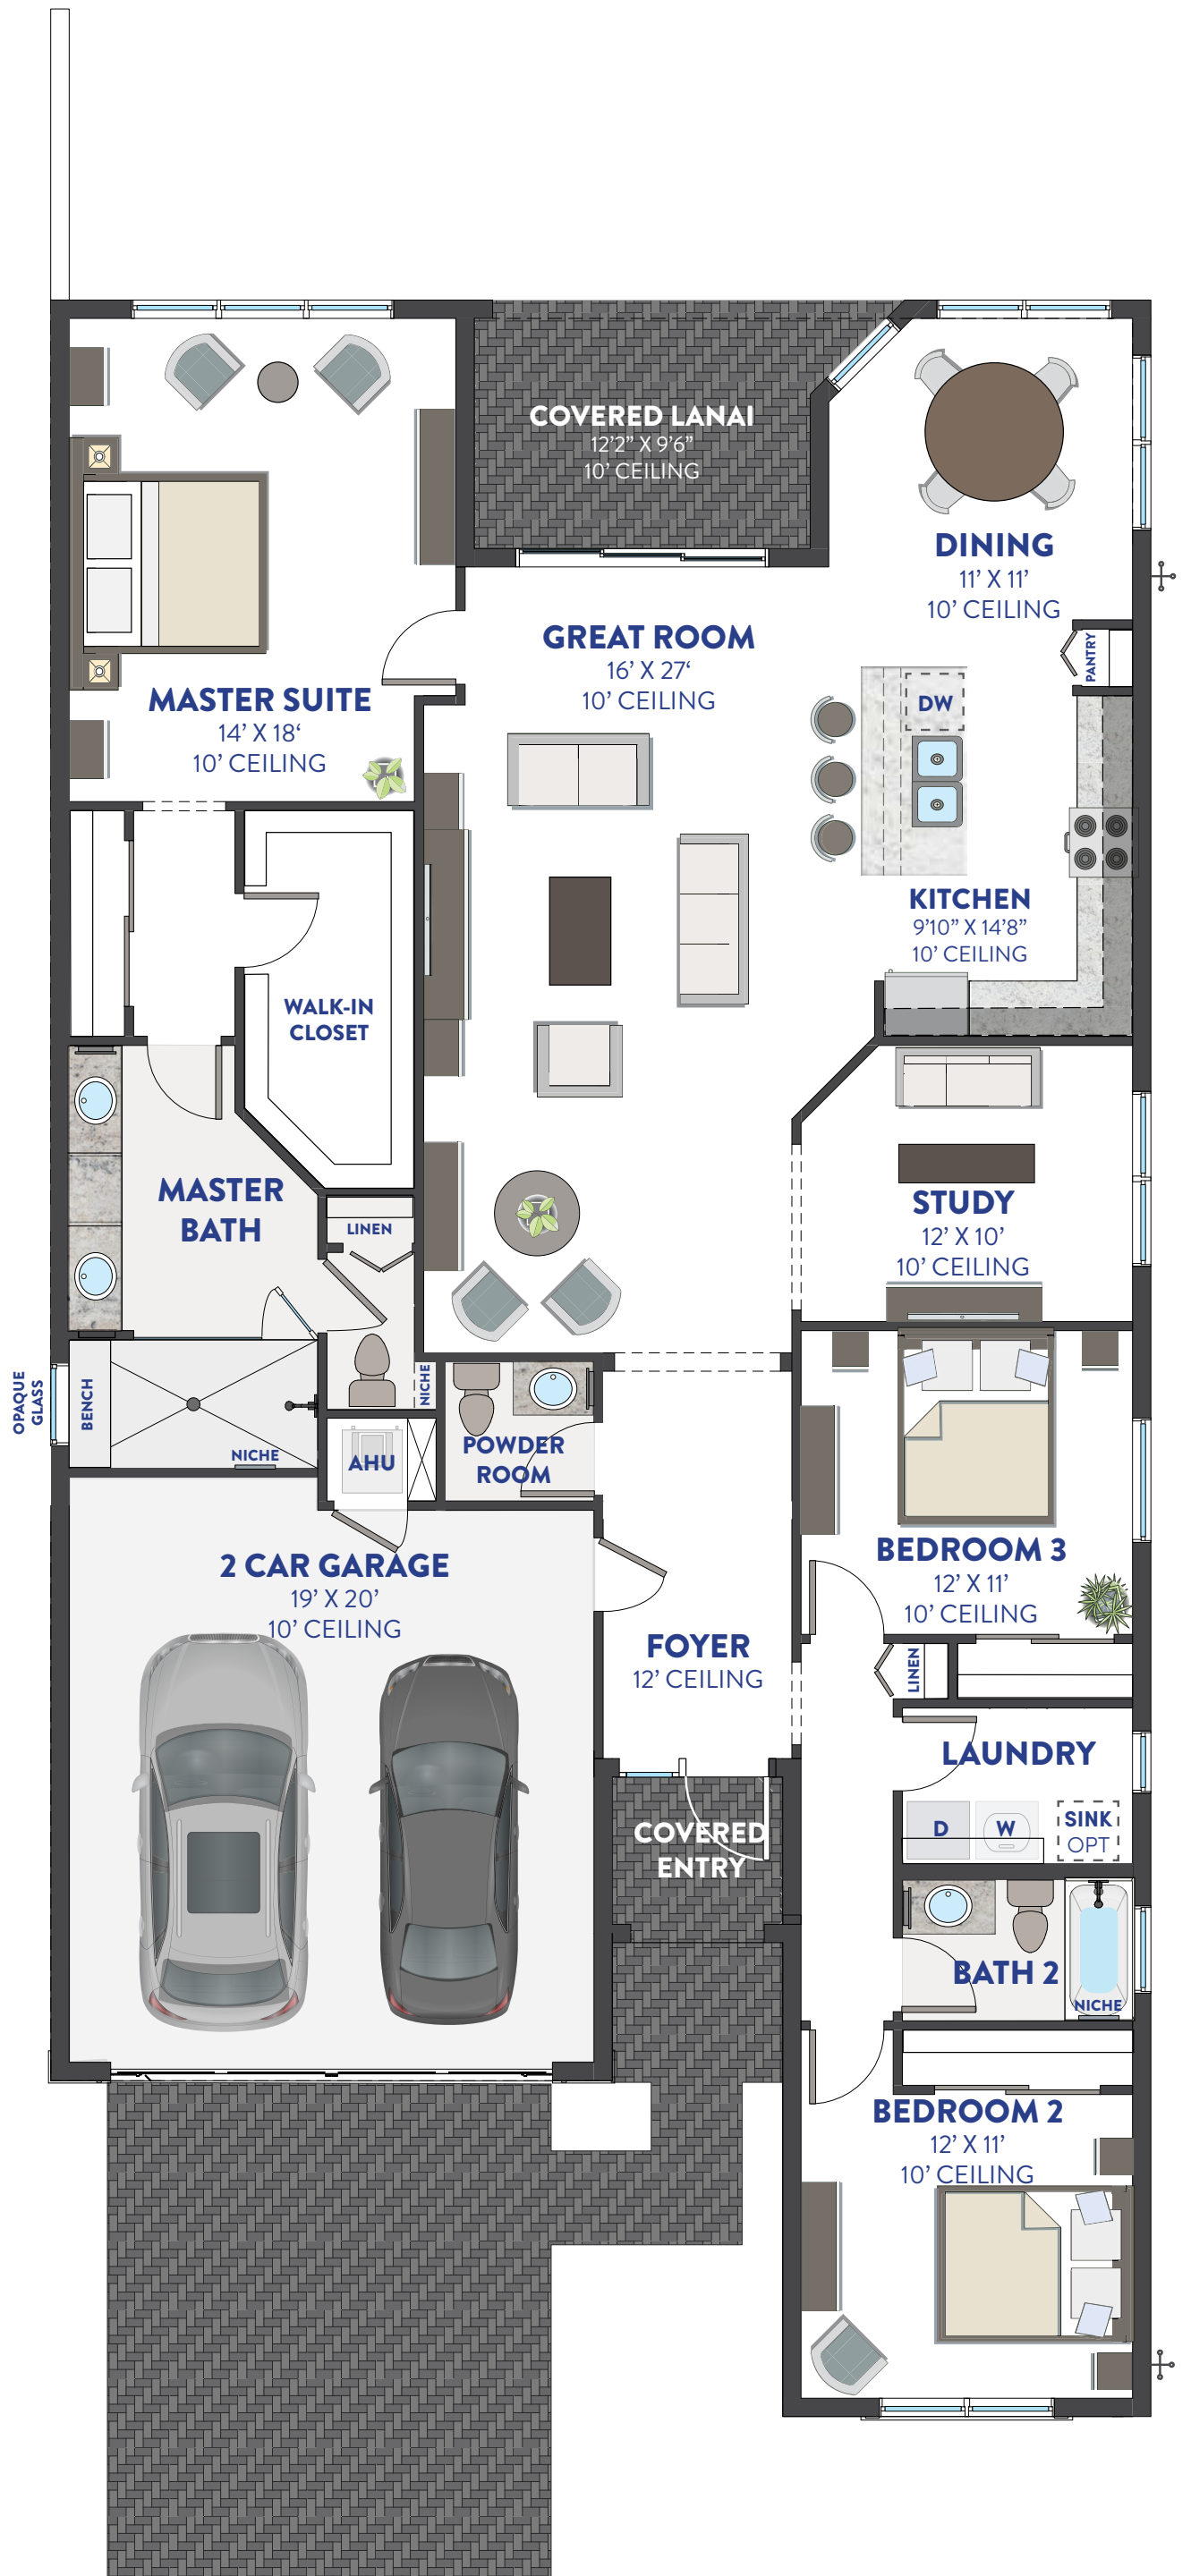

# LAGO GRAND

/1318

CONTEMPO

LUXE

- 3 BEDROOMS
- 2.5 BATHS
- GREAT ROOM
- DEN
- DINING ROOM
- 2 CAR GARAGE

2,136 AC SQ. FT.

430 GARAGE SQ. FT.

121 LANAI SQ. FT.

37 ENTRY SQ. FT.

2,724 TOTAL SQ. FT.